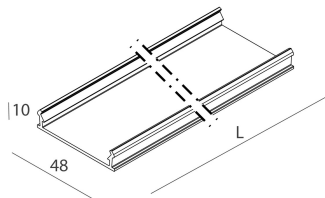

LUCKY EVO B

100265.02 + 100249.99

LUCKY EVO B:HF D/I 43W L1125 3KNE + LUCKY EVO B/C: DIFF. OPALE PER L1125

novalux
ITALIAN LIGHTING DESIGN SINCE 1948

Features

Use: Indoor
Optics: OPAL
Emergency: NO
L: 1125mm
A: 48mm
H: 10mm
Made in: ITALY
Warranty: 5 years
Weight: 0.15kg

Tech data

IP: 40

Novalux S.r.l. via Marzabotto, 2 40050 Funo di Argelato (BO) Italy
Tel: +39 051 860558 · Fax +39 051 6647859 · Mail: info@novalux.it · VAT number 00536541204 · novalux.com
Company subject to the management and coordination by SLV GmbH

This technical data sheet is owned by Novalux S.r.l., all rights reserved. Novalux S.r.l. reserves the right to make changes without prior notice.
Last update: 6/8/2025, 13:12:00