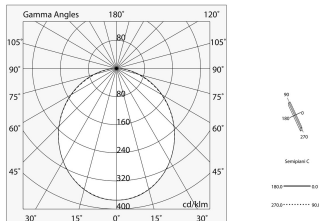

LUCKY EVO B

100265.02 + 100249.99

LUCKY EVO B:HF D/I 43W L1125 3KNE + LUCKY EVO B/C: DIFF. OPALE PER L1125

novalux
ITALIAN LIGHTING DESIGN SINCE 1948

Features

Use: Indoor
Optics: OPAL
Emergency: NO
L: 1125mm
A: 48mm
H: 10mm
Made in: ITALY
Warranty: 5 years
Weight: 0.15kg

Tech data

IP: 40

Novalux S.r.l. via Marzabotto, 2 40050 Funo di Argelato (BO) Italy
Tel: +39 051 860558 · Fax +39 051 6647859 · Mail: info@novalux.it · VAT number 00536541204 · novalux.com
Company subject to the management and coordination by SLV GmbH

This technical data sheet is owned by Novalux S.r.l., all rights reserved. Novalux S.r.l. reserves the right to make changes without prior notice.
Last update: 6/8/2025, 13:12:00