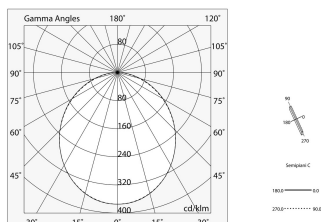

LUCKY EVO B

100267.01 + 100251.99

LUCKY EVO B:HF D/I 70W L1687 3KBI + LUCKY EVO B/C: DIFF. OPALE PER L1687

novalux
ITALIAN LIGHTING DESIGN SINCE 1948

Features

Use: Indoor
Optics: OPAL
Emergency: NO
L: 1687mm
A: 48mm
H: 10mm
Made in: ITALY
Warranty: 5 years
Weight: 0.2kg

Tech data

IP: 40

Novalux S.r.l. via Marzabotto, 2 40050 Funo di Argelato (BO) Italy
Tel: +39 051 860558 · Fax +39 051 6647859 · Mail: info@novalux.it · VAT number 00536541204 · novalux.com
Company subject to the management and coordination by SLV GmbH

This technical data sheet is owned by Novalux S.r.l., all rights reserved. Novalux S.r.l. reserves the right to make changes without prior notice.
Last update: 6/8/2025, 13:12:36