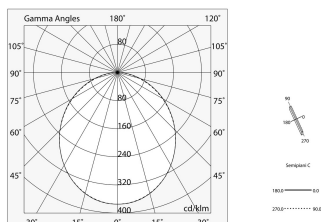

LUCKY EVO B

100267.02 + 100251.99

LUCKY EVO B:HF D/I 70W L1687 3KNE + LUCKY EVO B/C: DIFF. OPALE PER L1687

novalux
ITALIAN LIGHTING DESIGN SINCE 1948

Features

Use: Indoor
Optics: OPAL
Emergency: NO
L: 1687mm
A: 48mm
H: 10mm
Made in: ITALY
Warranty: 5 years
Weight: 0.2kg

Tech data

IP: 40

Novalux S.r.l. via Marzabotto, 2 40050 Funo di Argelato (BO) Italy
Tel: +39 051 860558 · Fax +39 051 6647859 · Mail: info@novalux.it · VAT number 00536541204 · novalux.com
Company subject to the management and coordination by SLV GmbH

This technical data sheet is owned by Novalux S.r.l., all rights reserved. Novalux S.r.l. reserves the right to make changes without prior notice.
Last update: 6/8/2025, 13:12:00