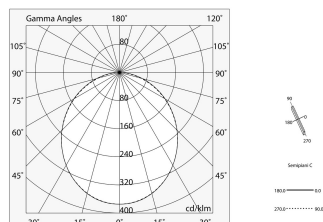

LUCKY EVO B

100268.01 + 100249.99

LUCKY EVO B:HF D/I 43W L1125 3KBI DALI + LUCKY EVO B/C: DIFF. OPALE PER L1125

novalux
ITALIAN LIGHTING DESIGN SINCE 1948

Features

Use: Indoor
Optics: OPAL
Emergency: NO
L: 1125mm
A: 48mm
H: 10mm
Made in: ITALY
Warranty: 5 years
Weight: 0.15kg

Tech data

IP: 40

Novalux S.r.l. via Marzabotto, 2 40050 Funo di Argelato (BO) Italy
Tel: +39 051 860558 · Fax +39 051 6647859 · Mail: info@novalux.it · VAT number 00536541204 · novalux.com
Company subject to the management and coordination by SLV GmbH

This technical data sheet is owned by Novalux S.r.l., all rights reserved. Novalux S.r.l. reserves the right to make changes without prior notice.
Last update: 6/8/2025, 13:12:36