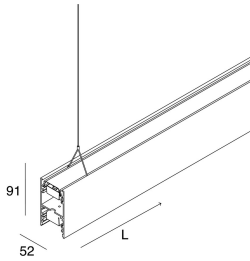

LUCKY EVO B

100268.01 + 100249.99

LUCKY EVO B:HF D/I 43W L1125 3KBI DALI + LUCKY EVO B/C: DIFF. OPALE PER L1125

novalux
ITALIAN LIGHTING DESIGN SINCE 1948

Features

Use: Indoor
Type of installation: SUSPENDED
Emission: DIRECT/INDIRECT
Optics: OPAL
Colour: WHITE
Dimming: DALI
Emergency: NO
L: 1125mm
A: 52mm
H: 91mm
Made in: ITALY
Warranty: 5 years
Weight: 4.217kg