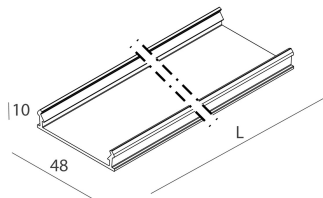

LUCKY EVO B

100268.02 + 100249.99

LUCKY EVO B:HF D/I 43W L1125 3KNE DALI + LUCKY EVO B/C: DIFF. OPALE PER L1125

novalux
ITALIAN LIGHTING DESIGN SINCE 1948

Features

Use: Indoor
Optics: OPAL
Emergency: NO
L: 1125mm
A: 48mm
H: 10mm
Made in: ITALY
Warranty: 5 years
Weight: 0.15kg

Tech data

IP: 40

Novalux S.r.l. via Marzabotto, 2 40050 Funo di Argelato (BO) Italy
Tel: +39 051 860558 · Fax +39 051 6647859 · Mail: info@novalux.it · VAT number 00536541204 · novalux.com
Company subject to the management and coordination by SLV GmbH

This technical data sheet is owned by Novalux S.r.l., all rights reserved. Novalux S.r.l. reserves the right to make changes without prior notice.
Last update: 6/8/2025, 13:11:56