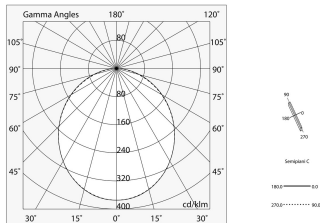

LUCKY EVO B

100268.02 + 100249.99

LUCKY EVO B:HF D/I 43W L1125 3KNE DALI + LUCKY EVO B/C: DIFF. OPALE PER L1125

novalux
ITALIAN LIGHTING DESIGN SINCE 1948

Features

Use: Indoor
Optics: OPAL
Emergency: NO
L: 1125mm
A: 48mm
H: 10mm
Made in: ITALY
Warranty: 5 years
Weight: 0.15kg

Tech data

IP: 40

Novalux S.r.l. via Marzabotto, 2 40050 Funo di Argelato (BO) Italy
Tel: +39 051 860558 · Fax +39 051 6647859 · Mail: info@novalux.it · VAT number 00536541204 · novalux.com
Company subject to the management and coordination by SLV GmbH

This technical data sheet is owned by Novalux S.r.l., all rights reserved. Novalux S.r.l. reserves the right to make changes without prior notice.
Last update: 6/8/2025, 13:11:56