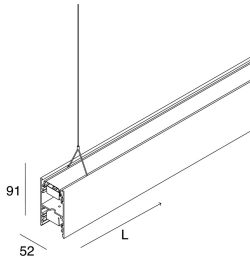

LUCKY EVO B

100269.01 + 100250.99

LUCKY EVO B:HF D/I 56W L1406 3KBI DALI + LUCKY EVO B/C: DIFF. OPALE PER L1406

novalux
ITALIAN LIGHTING DESIGN SINCE 1948

Features

Use: Indoor
Type of installation: SUSPENDED
Emission: DIRECT/INDIRECT
Optics: OPAL
Colour: WHITE
Dimming: DALI
Emergency: NO
L: 1406mm
A: 52mm
H: 91mm
Made in: ITALY
Warranty: 5 years
Weight: 5kg