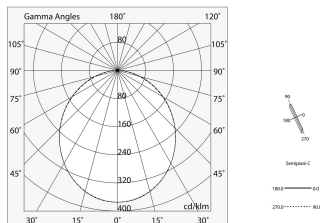

LUCKY EVO B

100269.01 + 100250.99

LUCKY EVO B:HF D/I 56W L1406 3KBI DALI + LUCKY EVO B/C: DIFF. OPALE PER L1406

novalux
ITALIAN LIGHTING DESIGN SINCE 1948

Features

Use: Indoor
Optics: OPAL
Emergency: NO
L: 1406mm
A: 48mm
H: 10mm
Made in: ITALY
Warranty: 5 years
Weight: 0.2kg

Tech data

IP: 40

Novalux S.r.l. via Marzabotto, 2 40050 Funo di Argelato (BO) Italy
Tel: +39 051 860558 · Fax +39 051 6647859 · Mail: info@novalux.it · VAT number 00536541204 · novalux.com
Company subject to the management and coordination by SLV GmbH

This technical data sheet is owned by Novalux S.r.l., all rights reserved. Novalux S.r.l. reserves the right to make changes without prior notice.
Last update: 6/8/2025, 13:12:36