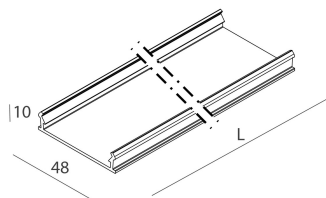

LUCKY EVO B

100269.01 + 100250.99

LUCKY EVO B:HF D/I 56W L1406 3KBI DALI + LUCKY EVO B/C: DIFF. OPALE PER L1406

novalux
ITALIAN LIGHTING DESIGN SINCE 1948

Features

Use: Indoor
Optics: OPAL
Emergency: NO
L: 1406mm
A: 48mm
H: 10mm
Made in: ITALY
Warranty: 5 years
Weight: 0.2kg

Tech data

IP: 40

Novalux S.r.l. via Marzabotto, 2 40050 Funo di Argelato (BO) Italy
Tel: +39 051 860558 · Fax +39 051 6647859 · Mail: info@novalux.it · VAT number 00536541204 · novalux.com
Company subject to the management and coordination by SLV GmbH

This technical data sheet is owned by Novalux S.r.l., all rights reserved. Novalux S.r.l. reserves the right to make changes without prior notice.
Last update: 6/8/2025, 13:12:36