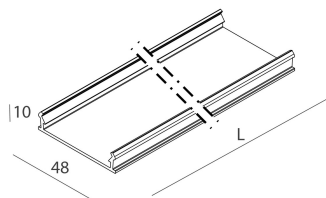

LUCKY EVO B

100270.01 + 100251.99

LUCKY EVO B:HF D/I 70W L1687 3KBI DALI + LUCKY EVO B/C: DIFF. OPALE PER L1687

novalux
ITALIAN LIGHTING DESIGN SINCE 1948

Features

Use: Indoor
Optics: OPAL
Emergency: NO
L: 1687mm
A: 48mm
H: 10mm
Made in: ITALY
Warranty: 5 years
Weight: 0.2kg

Tech data

IP: 40

Novalux S.r.l. via Marzabotto, 2 40050 Funo di Argelato (BO) Italy
Tel: +39 051 860558 · Fax +39 051 6647859 · Mail: info@novalux.it · VAT number 00536541204 · novalux.com
Company subject to the management and coordination by SLV GmbH

This technical data sheet is owned by Novalux S.r.l., all rights reserved. Novalux S.r.l. reserves the right to make changes without prior notice.
Last update: 6/8/2025, 13:12:36