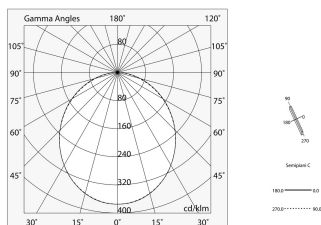

LUCKY EVO B

100270.01 + 100251.99

LUCKY EVO B:HF D/I 70W L1687 3KBI DALI + LUCKY EVO B/C: DIFF. OPALE PER L1687

novalux
ITALIAN LIGHTING DESIGN SINCE 1948

Features

Use: Indoor
Optics: OPAL
Emergency: NO
L: 1687mm
A: 48mm
H: 10mm
Made in: ITALY
Warranty: 5 years
Weight: 0.2kg

Tech data

IP: 40

Novalux S.r.l. via Marzabotto, 2 40050 Funo di Argelato (BO) Italy
Tel: +39 051 860558 · Fax +39 051 6647859 · Mail: info@novalux.it · VAT number 00536541204 · novalux.com
Company subject to the management and coordination by SLV GmbH

This technical data sheet is owned by Novalux S.r.l., all rights reserved. Novalux S.r.l. reserves the right to make changes without prior notice.
Last update: 6/8/2025, 13:12:36