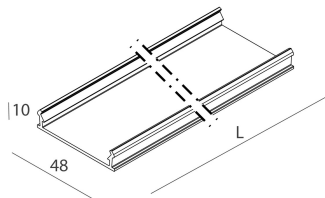

LUCKY EVO B

100270.02 + 100251.99

LUCKY EVO B:HF D/I 70W L1687 3KNE DALI + LUCKY EVO B/C: DIFF. OPALE PER L1687

novalux
ITALIAN LIGHTING DESIGN SINCE 1948

Features

Use: Indoor
Optics: OPAL
Emergency: NO
L: 1687mm
A: 48mm
H: 10mm
Made in: ITALY
Warranty: 5 years
Weight: 0.2kg

Tech data

IP: 40

Novalux S.r.l. via Marzabotto, 2 40050 Funo di Argelato (BO) Italy
Tel: +39 051 860558 · Fax +39 051 6647859 · Mail: info@novalux.it · VAT number 00536541204 · novalux.com
Company subject to the management and coordination by SLV GmbH

This technical data sheet is owned by Novalux S.r.l., all rights reserved. Novalux S.r.l. reserves the right to make changes without prior notice.
Last update: 6/8/2025, 13:11:56