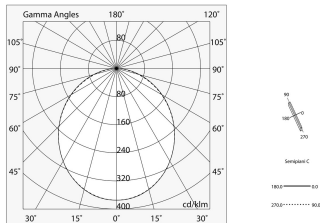

LUCKY EVO B

100270.02 + 100251.99

LUCKY EVO B:HF D/I 70W L1687 3KNE DALI + LUCKY EVO B/C: DIFF. OPALE PER L1687

novalux
ITALIAN LIGHTING DESIGN SINCE 1948

Features

Use: Indoor
Optics: OPAL
Emergency: NO
L: 1687mm
A: 48mm
H: 10mm
Made in: ITALY
Warranty: 5 years
Weight: 0.2kg

Tech data

IP: 40

Novalux S.r.l. via Marzabotto, 2 40050 Funo di Argelato (BO) Italy
Tel: +39 051 860558 · Fax +39 051 6647859 · Mail: info@novalux.it · VAT number 00536541204 · novalux.com
Company subject to the management and coordination by SLV GmbH

This technical data sheet is owned by Novalux S.r.l., all rights reserved. Novalux S.r.l. reserves the right to make changes without prior notice.
Last update: 6/8/2025, 13:11:56