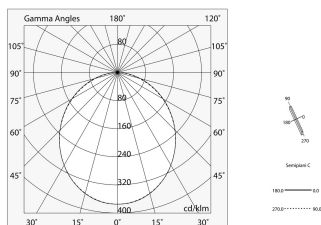

LUCKY EVO B

100272.01 + 100250.99

LUCKY EVO B:HF D/I 56W L1406 3KBI PUSH + LUCKY EVO B/C: DIFF. OPALE PER L1406

novalux
ITALIAN LIGHTING DESIGN SINCE 1948

Features

Use: Indoor
Optics: OPAL
Emergency: NO
L: 1406mm
A: 48mm
H: 10mm
Made in: ITALY
Warranty: 5 years
Weight: 0.2kg

Tech data

IP: 40

Novalux S.r.l. via Marzabotto, 2 40050 Funo di Argelato (BO) Italy
Tel: +39 051 860558 · Fax +39 051 6647859 · Mail: info@novalux.it · VAT number 00536541204 · novalux.com
Company subject to the management and coordination by SLV GmbH

This technical data sheet is owned by Novalux S.r.l., all rights reserved. Novalux S.r.l. reserves the right to make changes without prior notice.
Last update: 6/8/2025, 13:12:32