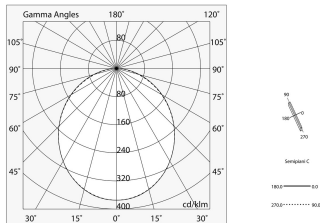

LUCKY EVO B

100272.02 + 100250.99

LUCKY EVO B:HF D/I 56W L1406 3KNE PUSH + LUCKY EVO B/C: DIFF. OPALE PER L1406

novalux
ITALIAN LIGHTING DESIGN SINCE 1948

Features

Use: Indoor
Optics: OPAL
Emergency: NO
L: 1406mm
A: 48mm
H: 10mm
Made in: ITALY
Warranty: 5 years
Weight: 0.2kg

Tech data

IP: 40

Novalux S.r.l. via Marzabotto, 2 40050 Funo di Argelato (BO) Italy
Tel: +39 051 860558 · Fax +39 051 6647859 · Mail: info@novalux.it · VAT number 00536541204 · novalux.com
Company subject to the management and coordination by SLV GmbH

This technical data sheet is owned by Novalux S.r.l., all rights reserved. Novalux S.r.l. reserves the right to make changes without prior notice.
Last update: 6/8/2025, 13:11:56