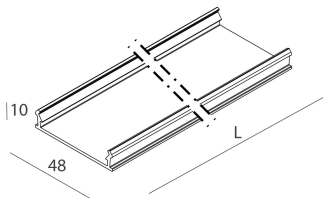

LUCKY EVO B

100272.02 + 100250.99

LUCKY EVO B:HF D/I 56W L1406 3KNE PUSH + LUCKY EVO B/C: DIFF. OPALE PER L1406

novalux
ITALIAN LIGHTING DESIGN SINCE 1948

Features

Use: Indoor
Optics: OPAL
Emergency: NO
L: 1406mm
A: 48mm
H: 10mm
Made in: ITALY
Warranty: 5 years
Weight: 0.2kg

Tech data

IP: 40

Novalux S.r.l. via Marzabotto, 2 40050 Funo di Argelato (BO) Italy
Tel: +39 051 860558 · Fax +39 051 6647859 · Mail: info@novalux.it · VAT number 00536541204 · novalux.com
Company subject to the management and coordination by SLV GmbH

This technical data sheet is owned by Novalux S.r.l., all rights reserved. Novalux S.r.l. reserves the right to make changes without prior notice.
Last update: 6/8/2025, 13:11:56