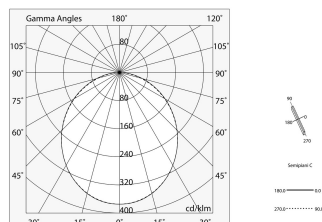

LUCKY EVO B

100273.01 + 100251.99

LUCKY EVO B:HF D/I 70W L1687 3KBI PUSH + LUCKY EVO B/C: DIFF. OPALE PER L1687

novalux
ITALIAN LIGHTING DESIGN SINCE 1948

Features

Use: Indoor
Optics: OPAL
Emergency: NO
L: 1687mm
A: 48mm
H: 10mm
Made in: ITALY
Warranty: 5 years
Weight: 0.2kg

Tech data

IP: 40

Novalux S.r.l. via Marzabotto, 2 40050 Funo di Argelato (BO) Italy
Tel: +39 051 860558 · Fax +39 051 6647859 · Mail: info@novalux.it · VAT number 00536541204 · novalux.com
Company subject to the management and coordination by SLV GmbH

This technical data sheet is owned by Novalux S.r.l., all rights reserved. Novalux S.r.l. reserves the right to make changes without prior notice.
Last update: 6/8/2025, 13:12:32