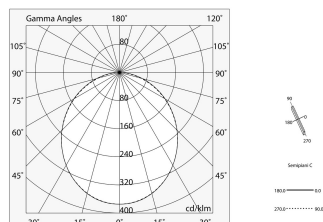

LUCKY EVO B

100273.02 + 100251.99

LUCKY EVO B:HF D/I 70W L1687 3KNE PUSH. + LUCKY EVO B/C: DIFF. OPALE PER L1687

novalux
ITALIAN LIGHTING DESIGN SINCE 1948

Features

Use: Indoor
Optics: OPAL
Emergency: NO
L: 1687mm
A: 48mm
H: 10mm
Made in: ITALY
Warranty: 5 years
Weight: 0.2kg

Tech data

IP: 40

Novalux S.r.l. via Marzabotto, 2 40050 Funo di Argelato (BO) Italy
Tel: +39 051 860558 · Fax +39 051 6647859 · Mail: info@novalux.it · VAT number 00536541204 · novalux.com
Company subject to the management and coordination by SLV GmbH

This technical data sheet is owned by Novalux S.r.l., all rights reserved. Novalux S.r.l. reserves the right to make changes without prior notice.
Last update: 6/8/2025, 13:11:56