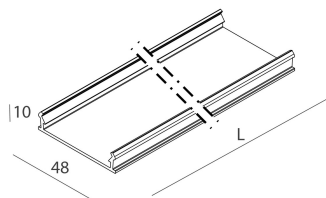

LUCKY EVO B

100273.02 + 100251.99

LUCKY EVO B:HF D/I 70W L1687 3KNE PUSH. + LUCKY EVO B/C: DIFF. OPALE PER L1687

novalux
ITALIAN LIGHTING DESIGN SINCE 1948

Features

Use: Indoor
Optics: OPAL
Emergency: NO
L: 1687mm
A: 48mm
H: 10mm
Made in: ITALY
Warranty: 5 years
Weight: 0.2kg

Tech data

IP: 40

Novalux S.r.l. via Marzabotto, 2 40050 Funo di Argelato (BO) Italy
Tel: +39 051 860558 · Fax +39 051 6647859 · Mail: info@novalux.it · VAT number 00536541204 · novalux.com
Company subject to the management and coordination by SLV GmbH

This technical data sheet is owned by Novalux S.r.l., all rights reserved. Novalux S.r.l. reserves the right to make changes without prior notice.
Last update: 6/8/2025, 13:11:56