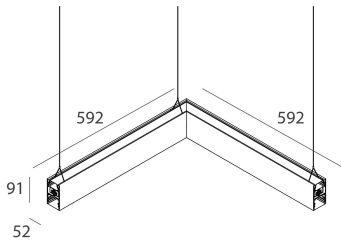

LUCKY EVO B

100275.02 + 100252.99

LUCKY EVO B:HF D/I ANG.50W L592 3K NE + LUCKY EVO B/C: DIFF. OPALE PER ANGOLO

novalux
ITALIAN LIGHTING DESIGN SINCE 1948

Features

Use: Indoor
Type of installation: SUSPENDED
Emission: DIRECT/INDIRECT
Optics: OPAL
Colour: BLACK
Dimming: ON/OFF
Emergency: NO
L: 592x592mm
A: 52mm
H: 91mm
Made in: ITALY
Warranty: 5 years
Weight: 4.5kg