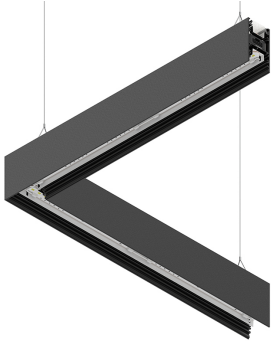

LUCKY EVO B

100275.02 + 100252.99

LUCKY EVO B:HF D/I ANG.50W L592 3K NE + LUCKY EVO B/C: DIFF. OPALE PER ANGOLO

novalux
ITALIAN LIGHTING DESIGN SINCE 1948

Features

Use: Indoor
Type of installation: SUSPENDED
Emission: DIRECT/INDIRECT
Optics: OPAL
Colour: BLACK
Dimming: ON/OFF
Emergency: NO
L: 592x592mm
A: 52mm
H: 91mm
Made in: ITALY
Warranty: 5 years
Weight: 4.5kg