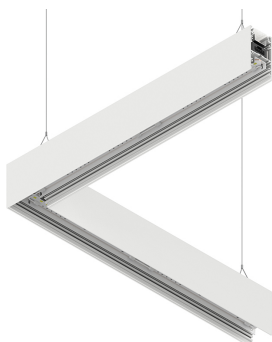

LUCKY EVO B

100276.01 + 100252.99

LUCKY EVO B:HF D/I ANG.50W L592 BI3KDALI + LUCKY EVO B/C: DIFF. OPALE PER

novalux
ITALIAN LIGHTING DESIGN SINCE 1948

Features

Use: Indoor
Type of installation: SUSPENDED
Emission: DIRECT/INDIRECT
Optics: OPAL
Colour: WHITE
Dimming: DALI
Emergency: NO
L: 592x592mm
A: 52mm
H: 91mm
Made in: ITALY
Warranty: 5 years
Weight: 3.5kg