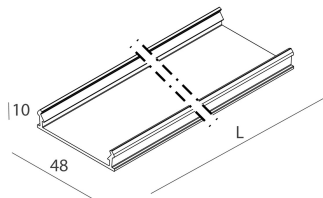

Novalux S.r.l. via Marzabotto, 2 40050 Funo di Argelato (BO) Italy
Tel: +39 051 860558 · Fax +39 051 6647859 · Mail: info@novalux.it · VAT number 00536541204 · novalux.com
Company subject to the management and coordination by SLV GmbH

This technical data sheet is owned by Novalux S.r.l., all rights reserved. Novalux S.r.l. reserves the right to make changes without prior notice.
Last update: 6/8/2025, 13:12:32