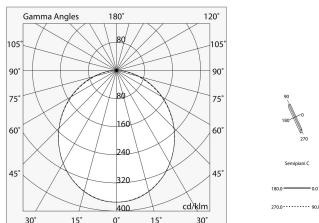

Novalux S.r.l. via Marzabotto, 2 40050 Funo di Argelato (BO) Italy
Tel: +39 051 860558 · Fax +39 051 6647859 · Mail: info@novalux.it · VAT number 00536541204 · novalux.com
Company subject to the management and coordination by SLV GmbH

This technical data sheet is owned by Novalux S.r.l., all rights reserved. Novalux S.r.l. reserves the right to make changes without prior notice.
Last update: 6/8/2025, 13:12:32