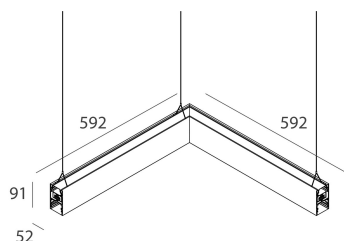

LUCKY EVO B

100276.01 + 100252.99

LUCKY EVO B:HF D/I ANG.50W L592 BI3KDALI + LUCKY EVO B/C: DIFF. OPALE PER

novalux
ITALIAN LIGHTING DESIGN SINCE 1948

Features

Use: Indoor
Type of installation: SUSPENDED
Emission: DIRECT/INDIRECT
Optics: OPAL
Colour: WHITE
Dimming: DALI
Emergency: NO
L: 592x592mm
A: 52mm
H: 91mm
Made in: ITALY
Warranty: 5 years
Weight: 3.5kg