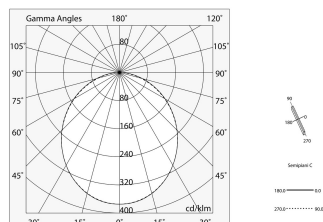

LUCKY EVO B

100276.02 + 100252.99

LUCKY EVO B:HF D/I ANG.50W L592 NE3KDALI + LUCKY EVO B/C: DIFF. OPALE PER

novalux
ITALIAN LIGHTING DESIGN SINCE 1948

Features

Use: Indoor
Optics: OPAL
Emergency: NO
L: 592x592mm
A: 48mm
H: 10mm
Made in: ITALY
Warranty: 5 years
Weight: 0.2kg

Tech data

IP: 40

Novalux S.r.l. via Marzabotto, 2 40050 Funo di Argelato (BO) Italy
Tel: +39 051 860558 · Fax +39 051 6647859 · Mail: info@novalux.it · VAT number 00536541204 · novalux.com
Company subject to the management and coordination by SLV GmbH

This technical data sheet is owned by Novalux S.r.l., all rights reserved. Novalux S.r.l. reserves the right to make changes without prior notice.
Last update: 6/8/2025, 13:11:52