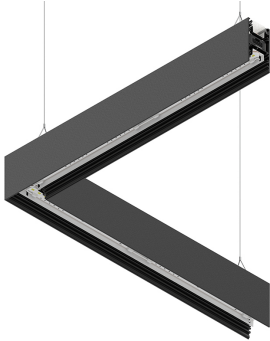

LUCKY EVO B

100276.02 + 100252.99

LUCKY EVO B:HF D/I ANG.50W L592 NE3KDALI + LUCKY EVO B/C: DIFF. OPALE PER

novalux
ITALIAN LIGHTING DESIGN SINCE 1948

Features

Use: Indoor
Type of installation: SUSPENDED
Emission: DIRECT/INDIRECT
Optics: OPAL
Colour: BLACK
Dimming: DALI
Emergency: NO
L: 592x592mm
A: 52mm
H: 91mm
Made in: ITALY
Warranty: 5 years
Weight: 4.5kg