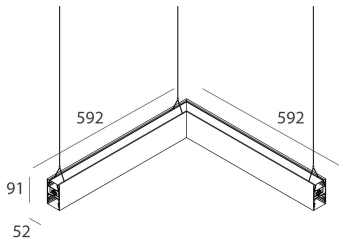

LUCKY EVO B

100276.02 + 100252.99

LUCKY EVO B:HF D/I ANG.50W L592 NE3KDALI + LUCKY EVO B/C: DIFF. OPALE PER

novalux
ITALIAN LIGHTING DESIGN SINCE 1948

Features

Use: Indoor
Type of installation: SUSPENDED
Emission: DIRECT/INDIRECT
Optics: OPAL
Colour: BLACK
Dimming: DALI
Emergency: NO
L: 592x592mm
A: 52mm
H: 91mm
Made in: ITALY
Warranty: 5 years
Weight: 4.5kg