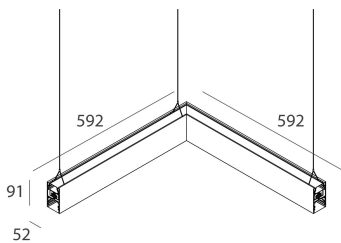

LUCKY EVO B

100277.02 + 100252.99

LUCKY EVO B:HF D/I ANG.50W L592 NE3KPUSH + LUCKY EVO B/C: DIFF. OPALE PER

novalux
ITALIAN LIGHTING DESIGN SINCE 1948

Features

Use: Indoor
Type of installation: SUSPENDED
Emission: DIRECT/INDIRECT
Optics: OPAL
Colour: BLACK
Dimming: PUSH
Emergency: NO
L: 592x592mm
A: 52mm
H: 91mm
Made in: ITALY
Warranty: 5 years
Weight: 3.5kg