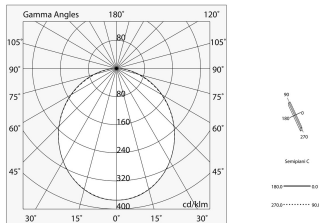

LUCKY EVO B

100277.02 + 100252.99

LUCKY EVO B:HF D/I ANG.50W L592 NE3KPUSH + LUCKY EVO B/C: DIFF. OPALE PER

novalux
ITALIAN LIGHTING DESIGN SINCE 1948

Features

Use: Indoor
Optics: OPAL
Emergency: NO
L: 592x592mm
A: 48mm
H: 10mm
Made in: ITALY
Warranty: 5 years
Weight: 0.2kg

Tech data

IP: 40

Novalux S.r.l. via Marzabotto, 2 40050 Funo di Argelato (BO) Italy
Tel: +39 051 860558 · Fax +39 051 6647859 · Mail: info@novalux.it · VAT number 00536541204 · novalux.com
Company subject to the management and coordination by SLV GmbH

This technical data sheet is owned by Novalux S.r.l., all rights reserved. Novalux S.r.l. reserves the right to make changes without prior notice.
Last update: 6/8/2025, 13:11:52