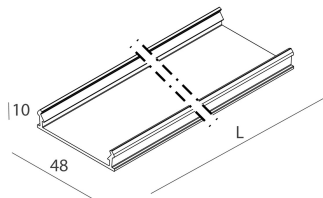

LUCKY EVO B

100277.02 + 100252.99

LUCKY EVO B:HF D/I ANG.50W L592 NE3KPUSH + LUCKY EVO B/C: DIFF. OPALE PER

novalux
ITALIAN LIGHTING DESIGN SINCE 1948

Features

Use: Indoor
Optics: OPAL
Emergency: NO
L: 592x592mm
A: 48mm
H: 10mm
Made in: ITALY
Warranty: 5 years
Weight: 0.2kg

Tech data

IP: 40

Novalux S.r.l. via Marzabotto, 2 40050 Funo di Argelato (BO) Italy
Tel: +39 051 860558 · Fax +39 051 6647859 · Mail: info@novalux.it · VAT number 00536541204 · novalux.com
Company subject to the management and coordination by SLV GmbH

This technical data sheet is owned by Novalux S.r.l., all rights reserved. Novalux S.r.l. reserves the right to make changes without prior notice.
Last update: 6/8/2025, 13:11:52