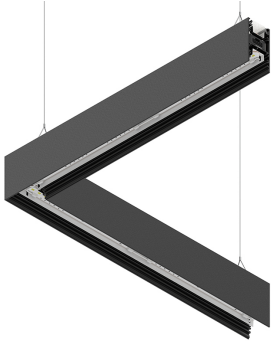

LUCKY EVO B

100277.02 + 100252.99

LUCKY EVO B:HF D/I ANG.50W L592 NE3KPUSH + LUCKY EVO B/C: DIFF. OPALE PER

novalux
ITALIAN LIGHTING DESIGN SINCE 1948

Features

Use: Indoor
Type of installation: SUSPENDED
Emission: DIRECT/INDIRECT
Optics: OPAL
Colour: BLACK
Dimming: PUSH
Emergency: NO
L: 592x592mm
A: 52mm
H: 91mm
Made in: ITALY
Warranty: 5 years
Weight: 3.5kg