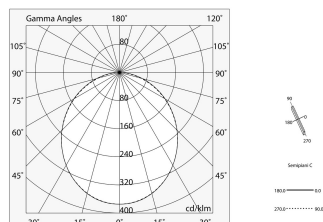

LUCKY EVO B

100279.01 + 100250.99

LUCKY EVO B:HF D/I 56W L1406 4KBI + LUCKY EVO B/C: DIFF. OPALE PER L1406

novalux
ITALIAN LIGHTING DESIGN SINCE 1948

Features

Use: Indoor
Optics: OPAL
Emergency: NO
L: 1406mm
A: 48mm
H: 10mm
Made in: ITALY
Warranty: 5 years
Weight: 0.2kg

Tech data

IP: 40

Novalux S.r.l. via Marzabotto, 2 40050 Funo di Argelato (BO) Italy
Tel: +39 051 860558 · Fax +39 051 6647859 · Mail: info@novalux.it · VAT number 00536541204 · novalux.com
Company subject to the management and coordination by SLV GmbH

This technical data sheet is owned by Novalux S.r.l., all rights reserved. Novalux S.r.l. reserves the right to make changes without prior notice.
Last update: 6/8/2025, 13:12:28