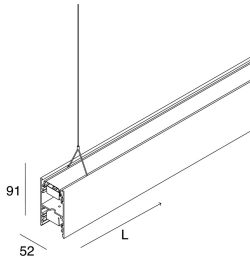

LUCKY EVO B

100279.01 + 100250.99

LUCKY EVO B:HF D/I 56W L1406 4KBI + LUCKY EVO B/C: DIFF. OPALE PER L1406

novalux
ITALIAN LIGHTING DESIGN SINCE 1948

Features

Use: Indoor
Type of installation: SUSPENDED
Emission: DIRECT/INDIRECT
Optics: OPAL
Colour: WHITE
Dimming: ON/OFF
Emergency: NO
L: 1406mm
A: 52mm
H: 91mm
Made in: ITALY
Warranty: 5 years
Weight: 5kg