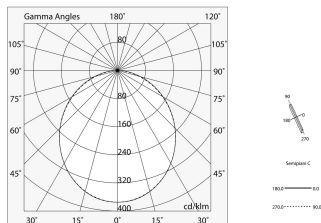

LUCKY EVO B

100279.02 + 100250.99

LUCKY EVO B:HF D/I 56W L1406 4KNE + LUCKY EVO B/C: DIFF. OPALE PER L1406

novalux
ITALIAN LIGHTING DESIGN SINCE 1948

Features

Use: Indoor
Optics: OPAL
Emergency: NO
L: 1406mm
A: 48mm
H: 10mm
Made in: ITALY
Warranty: 5 years
Weight: 0.2kg

Tech data

IP: 40

Novalux S.r.l. via Marzabotto, 2 40050 Funo di Argelato (BO) Italy
Tel: +39 051 860558 · Fax +39 051 6647859 · Mail: info@novalux.it · VAT number 00536541204 · novalux.com
Company subject to the management and coordination by SLV GmbH

This technical data sheet is owned by Novalux S.r.l., all rights reserved. Novalux S.r.l. reserves the right to make changes without prior notice.
Last update: 6/8/2025, 13:11:48