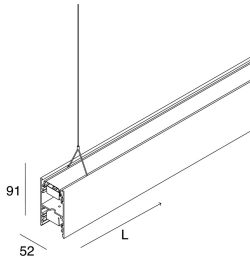

LUCKY EVO B

100279.02 + 100250.99

LUCKY EVO B:HF D/I 56W L1406 4KNE + LUCKY EVO B/C: DIFF. OPALE PER L1406

novalux
ITALIAN LIGHTING DESIGN SINCE 1948

Features

Use: Indoor
Type of installation: SUSPENDED
Emission: DIRECT/INDIRECT
Optics: OPAL
Colour: BLACK
Dimming: ON/OFF
Emergency: NO
L: 1406mm
A: 52mm
H: 91mm
Made in: ITALY
Warranty: 5 years
Weight: 5kg