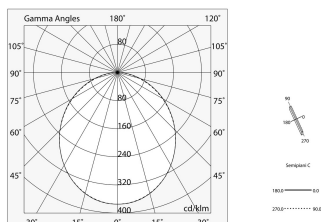

LUCKY EVO B

100280.01 + 100251.99

LUCKY EVO B:HF D/I 70W L1687 4KBI + LUCKY EVO B/C: DIFF. OPALE PER L1687

novalux
ITALIAN LIGHTING DESIGN SINCE 1948

Features

Use: Indoor
Optics: OPAL
Emergency: NO
L: 1687mm
A: 48mm
H: 10mm
Made in: ITALY
Warranty: 5 years
Weight: 0.2kg

Tech data

IP: 40

Novalux S.r.l. via Marzabotto, 2 40050 Funo di Argelato (BO) Italy
Tel: +39 051 860558 · Fax +39 051 6647859 · Mail: info@novalux.it · VAT number 00536541204 · novalux.com
Company subject to the management and coordination by SLV GmbH

This technical data sheet is owned by Novalux S.r.l., all rights reserved. Novalux S.r.l. reserves the right to make changes without prior notice.
Last update: 6/8/2025, 13:12:28