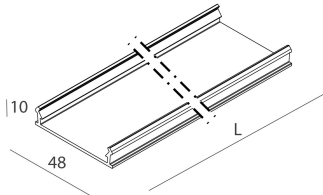

LUCKY EVO B

100281.01 + 100249.99

LUCKY EVO B:HF D/I 43W L1125 4KBI DALI + LUCKY EVO B/C: DIFF. OPALE PER L1125

novalux
ITALIAN LIGHTING DESIGN SINCE 1948

Features

Use: Indoor
Optics: OPAL
Emergency: NO
L: 1125mm
A: 48mm
H: 10mm
Made in: ITALY
Warranty: 5 years
Weight: 0.15kg

Tech data

IP: 40

Novalux S.r.l. via Marzabotto, 2 40050 Funo di Argelato (BO) Italy
Tel: +39 051 860558 · Fax +39 051 6647859 · Mail: info@novalux.it · VAT number 00536541204 · novalux.com
Company subject to the management and coordination by SLV GmbH

This technical data sheet is owned by Novalux S.r.l., all rights reserved. Novalux S.r.l. reserves the right to make changes without prior notice.
Last update: 6/8/2025, 13:12:28