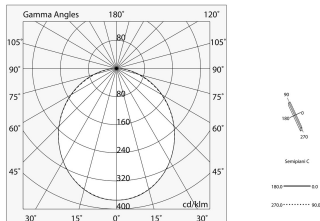

LUCKY EVO B

100281.01 + 100249.99

LUCKY EVO B:HF D/I 43W L1125 4KBI DALI + LUCKY EVO B/C: DIFF. OPALE PER L1125

novalux
ITALIAN LIGHTING DESIGN SINCE 1948

Features

Use: Indoor
Optics: OPAL
Emergency: NO
L: 1125mm
A: 48mm
H: 10mm
Made in: ITALY
Warranty: 5 years
Weight: 0.15kg

Tech data

IP: 40

Novalux S.r.l. via Marzabotto, 2 40050 Funo di Argelato (BO) Italy
Tel: +39 051 860558 · Fax +39 051 6647859 · Mail: info@novalux.it · VAT number 00536541204 · novalux.com
Company subject to the management and coordination by SLV GmbH

This technical data sheet is owned by Novalux S.r.l., all rights reserved. Novalux S.r.l. reserves the right to make changes without prior notice.
Last update: 6/8/2025, 13:12:28