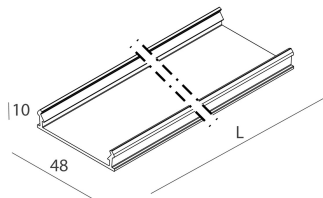

LUCKY EVO B

100282.02 + 100250.99

LUCKY EVO B:HF D/I 56W L1406 4KNE DALI + LUCKY EVO B/C: DIFF. OPALE PER L1406

novalux
ITALIAN LIGHTING DESIGN SINCE 1948

Features

Use: Indoor
Optics: OPAL
Emergency: NO
L: 1406mm
A: 48mm
H: 10mm
Made in: ITALY
Warranty: 5 years
Weight: 0.2kg

Tech data

IP: 40

Novalux S.r.l. via Marzabotto, 2 40050 Funo di Argelato (BO) Italy
Tel: +39 051 860558 · Fax +39 051 6647859 · Mail: info@novalux.it · VAT number 00536541204 · novalux.com
Company subject to the management and coordination by SLV GmbH

This technical data sheet is owned by Novalux S.r.l., all rights reserved. Novalux S.r.l. reserves the right to make changes without prior notice.
Last update: 6/8/2025, 13:11:48