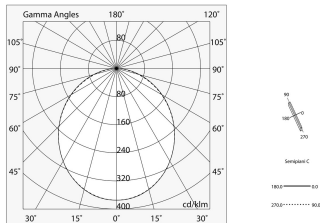

LUCKY EVO B

100282.02 + 100250.99

LUCKY EVO B:HF D/I 56W L1406 4KNE DALI + LUCKY EVO B/C: DIFF. OPALE PER L1406

novalux
ITALIAN LIGHTING DESIGN SINCE 1948

Features

Use: Indoor
Optics: OPAL
Emergency: NO
L: 1406mm
A: 48mm
H: 10mm
Made in: ITALY
Warranty: 5 years
Weight: 0.2kg

Tech data

IP: 40

Novalux S.r.l. via Marzabotto, 2 40050 Funo di Argelato (BO) Italy
Tel: +39 051 860558 · Fax +39 051 6647859 · Mail: info@novalux.it · VAT number 00536541204 · novalux.com
Company subject to the management and coordination by SLV GmbH

This technical data sheet is owned by Novalux S.r.l., all rights reserved. Novalux S.r.l. reserves the right to make changes without prior notice.
Last update: 6/8/2025, 13:11:48