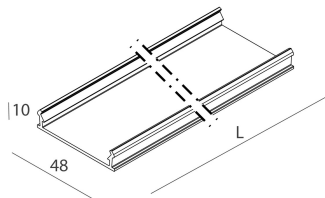

LUCKY EVO B

100286.01 + 100251.99

LUCKY EVO B:HF D/I 70W L1687 4KBI PUSH + LUCKY EVO B/C: DIFF. OPALE PER L1687

novalux
ITALIAN LIGHTING DESIGN SINCE 1948

Features

Use: Indoor
Optics: OPAL
Emergency: NO
L: 1687mm
A: 48mm
H: 10mm
Made in: ITALY
Warranty: 5 years
Weight: 0.2kg

Tech data

IP: 40

Novalux S.r.l. via Marzabotto, 2 40050 Funo di Argelato (BO) Italy
Tel: +39 051 860558 · Fax +39 051 6647859 · Mail: info@novalux.it · VAT number 00536541204 · novalux.com
Company subject to the management and coordination by SLV GmbH

This technical data sheet is owned by Novalux S.r.l., all rights reserved. Novalux S.r.l. reserves the right to make changes without prior notice.
Last update: 6/8/2025, 13:12:24