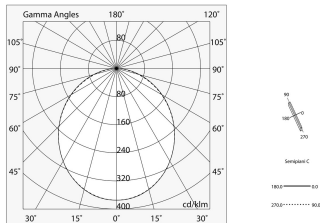

LUCKY EVO B

100286.01 + 100251.99

LUCKY EVO B:HF D/I 70W L1687 4KBI PUSH + LUCKY EVO B/C: DIFF. OPALE PER L1687

novalux
ITALIAN LIGHTING DESIGN SINCE 1948

Features

Use: Indoor
Optics: OPAL
Emergency: NO
L: 1687mm
A: 48mm
H: 10mm
Made in: ITALY
Warranty: 5 years
Weight: 0.2kg

Tech data

IP: 40

Novalux S.r.l. via Marzabotto, 2 40050 Funo di Argelato (BO) Italy
Tel: +39 051 860558 · Fax +39 051 6647859 · Mail: info@novalux.it · VAT number 00536541204 · novalux.com
Company subject to the management and coordination by SLV GmbH

This technical data sheet is owned by Novalux S.r.l., all rights reserved. Novalux S.r.l. reserves the right to make changes without prior notice.
Last update: 6/8/2025, 13:12:24