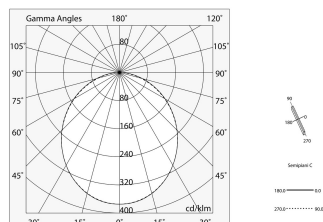

LUCKY EVO B

100287.01 + 100251.99

LUCKY EVO B:HF D/I 70W L1687 4KBI EM + LUCKY EVO B/C: DIFF. OPALE PER L1687

novalux
ITALIAN LIGHTING DESIGN SINCE 1948

Features

Use: Indoor
Optics: OPAL
Emergency: NO
L: 1687mm
A: 48mm
H: 10mm
Made in: ITALY
Warranty: 5 years
Weight: 0.2kg

Tech data

IP: 40

Novalux S.r.l. via Marzabotto, 2 40050 Funo di Argelato (BO) Italy
Tel: +39 051 860558 · Fax +39 051 6647859 · Mail: info@novalux.it · VAT number 00536541204 · novalux.com
Company subject to the management and coordination by SLV GmbH

This technical data sheet is owned by Novalux S.r.l., all rights reserved. Novalux S.r.l. reserves the right to make changes without prior notice.
Last update: 6/8/2025, 13:12:21