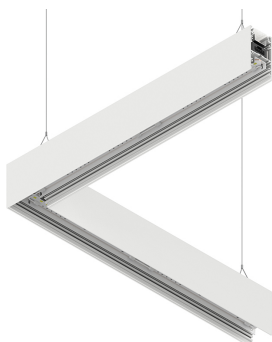

LUCKY EVO B

100290.01 + 100252.99

LUCKY EVO B:HF D/I ANG.50W L592 BI4KPUSH + LUCKY EVO B/C: DIFF. OPALE PER

novalux
ITALIAN LIGHTING DESIGN SINCE 1948

Features

Use: Indoor
Type of installation: SUSPENDED
Emission: DIRECT/INDIRECT
Optics: OPAL
Colour: WHITE
Dimming: PUSH
Emergency: NO
L: 592x592mm
A: 52mm
H: 91mm
Made in: ITALY
Warranty: 5 years
Weight: 3.5kg