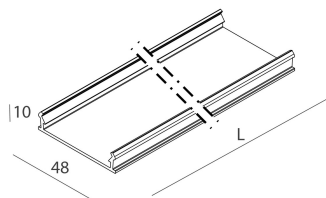

LUCKY EVO B

100290.01 + 100252.99

LUCKY EVO B:HF D/I ANG.50W L592 BI4KPUSH + LUCKY EVO B/C: DIFF. OPALE PER

novalux
ITALIAN LIGHTING DESIGN SINCE 1948

Features

Use: Indoor
Optics: OPAL
Emergency: NO
L: 592x592mm
A: 48mm
H: 10mm
Made in: ITALY
Warranty: 5 years
Weight: 0.2kg

Tech data

IP: 40

Novalux S.r.l. via Marzabotto, 2 40050 Funo di Argelato (BO) Italy
Tel: +39 051 860558 · Fax +39 051 6647859 · Mail: info@novalux.it · VAT number 00536541204 · novalux.com
Company subject to the management and coordination by SLV GmbH

This technical data sheet is owned by Novalux S.r.l., all rights reserved. Novalux S.r.l. reserves the right to make changes without prior notice.
Last update: 6/8/2025, 13:12:20