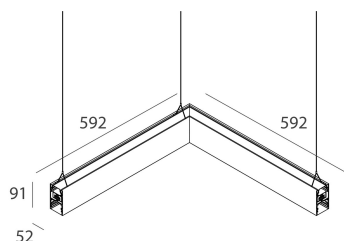

LUCKY EVO B

100290.01 + 100252.99

LUCKY EVO B:HF D/I ANG.50W L592 BI4KPUSH + LUCKY EVO B/C: DIFF. OPALE PER

novalux
ITALIAN LIGHTING DESIGN SINCE 1948

Features

Use: Indoor
Type of installation: SUSPENDED
Emission: DIRECT/INDIRECT
Optics: OPAL
Colour: WHITE
Dimming: PUSH
Emergency: NO
L: 592x592mm
A: 52mm
H: 91mm
Made in: ITALY
Warranty: 5 years
Weight: 3.5kg