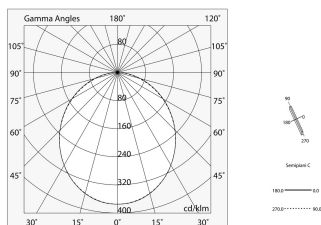

LUCKY EVO B

100290.01 + 100252.99

LUCKY EVO B:HF D/I ANG.50W L592 BI4KPUSH + LUCKY EVO B/C: DIFF. OPALE PER

novalux
ITALIAN LIGHTING DESIGN SINCE 1948

Features

Use: Indoor
Optics: OPAL
Emergency: NO
L: 592x592mm
A: 48mm
H: 10mm
Made in: ITALY
Warranty: 5 years
Weight: 0.2kg

Tech data

IP: 40

Novalux S.r.l. via Marzabotto, 2 40050 Funo di Argelato (BO) Italy
Tel: +39 051 860558 · Fax +39 051 6647859 · Mail: info@novalux.it · VAT number 00536541204 · novalux.com
Company subject to the management and coordination by SLV GmbH

This technical data sheet is owned by Novalux S.r.l., all rights reserved. Novalux S.r.l. reserves the right to make changes without prior notice.
Last update: 6/8/2025, 13:12:20