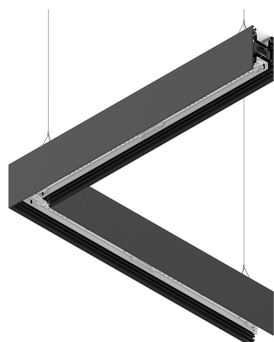

LUCKY EVO B

100290.02 + 100252.99

LUCKY EVO B:HF D/I ANG.50W L592 NE4KPUSH + LUCKY EVO B/C: DIFF. OPALE PER

novalux
ITALIAN LIGHTING DESIGN SINCE 1948

Features

Use: Indoor
Type of installation: SUSPENDED
Emission: DIRECT/INDIRECT
Optics: OPAL
Colour: BLACK
Dimming: PUSH
Emergency: NO
L: 592x592mm
A: 52mm
H: 91mm
Made in: ITALY
Warranty: 5 years
Weight: 3.5kg