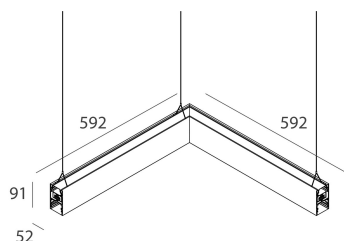

LUCKY EVO B

100290.02 + 100252.99

LUCKY EVO B:HF D/I ANG.50W L592 NE4KPUSH + LUCKY EVO B/C: DIFF. OPALE PER

novalux
ITALIAN LIGHTING DESIGN SINCE 1948

Features

Use: Indoor
Type of installation: SUSPENDED
Emission: DIRECT/INDIRECT
Optics: OPAL
Colour: BLACK
Dimming: PUSH
Emergency: NO
L: 592x592mm
A: 52mm
H: 91mm
Made in: ITALY
Warranty: 5 years
Weight: 3.5kg