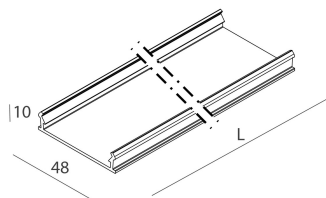

LUCKY EVO B

100290.02 + 100252.99

LUCKY EVO B:HF D/I ANG.50W L592 NE4KPUSH + LUCKY EVO B/C: DIFF. OPALE PER

novalux
ITALIAN LIGHTING DESIGN SINCE 1948

Features

Use: Indoor
Optics: OPAL
Emergency: NO
L: 592x592mm
A: 48mm
H: 10mm
Made in: ITALY
Warranty: 5 years
Weight: 0.2kg

Tech data

IP: 40

Novalux S.r.l. via Marzabotto, 2 40050 Funo di Argelato (BO) Italy
Tel: +39 051 860558 · Fax +39 051 6647859 · Mail: info@novalux.it · VAT number 00536541204 · novalux.com
Company subject to the management and coordination by SLV GmbH

This technical data sheet is owned by Novalux S.r.l., all rights reserved. Novalux S.r.l. reserves the right to make changes without prior notice.
Last update: 6/8/2025, 13:11:44