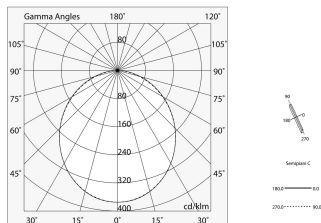

LUCKY EVO B

100290.02 + 100252.99

LUCKY EVO B:HF D/I ANG.50W L592 NE4KPUSH + LUCKY EVO B/C: DIFF. OPALE PER

novalux
ITALIAN LIGHTING DESIGN SINCE 1948

Features

Use: Indoor
Optics: OPAL
Emergency: NO
L: 592x592mm
A: 48mm
H: 10mm
Made in: ITALY
Warranty: 5 years
Weight: 0.2kg

Tech data

IP: 40

Novalux S.r.l. via Marzabotto, 2 40050 Funo di Argelato (BO) Italy
Tel: +39 051 860558 · Fax +39 051 6647859 · Mail: info@novalux.it · VAT number 00536541204 · novalux.com
Company subject to the management and coordination by SLV GmbH

This technical data sheet is owned by Novalux S.r.l., all rights reserved. Novalux S.r.l. reserves the right to make changes without prior notice.
Last update: 6/8/2025, 13:11:44