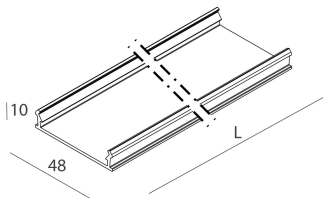

LUCKY EVO B

1002B6.01 + 1002A0.99

LUCKY EVO B: HF D/I 82W L=1968 3KBI + LUCKY EVO B: DIFF. OPALE PER L1968

novalux
ITALIAN LIGHTING DESIGN SINCE 1948

Features

Use: Indoor
Optics: OPAL
Emergency: NO
L: 1968mm
A: 48mm
H: 10mm
Made in: ITALY
Warranty: 5 years
Weight: 0.5kg

Tech data

IP: 40

Novalux S.r.l. via Marzabotto, 2 40050 Funo di Argelato (BO) Italy
Tel: +39 051 860558 · Fax +39 051 6647859 · Mail: info@novalux.it · VAT number 00536541204 · novalux.com
Company subject to the management and coordination by SLV GmbH

This technical data sheet is owned by Novalux S.r.l., all rights reserved. Novalux S.r.l. reserves the right to make changes without prior notice.
Last update: 6/8/2025, 13:12:20