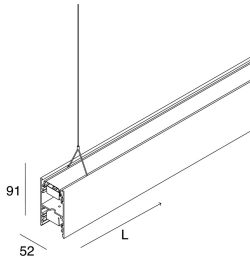

LUCKY EVO B

1002B6.01 + 1002A0.99

LUCKY EVO B: HF D/I 82W L=1968 3KBI + LUCKY EVO B: DIFF. OPALE PER L1968

novalux
ITALIAN LIGHTING DESIGN SINCE 1948

Features

Use: Indoor
Type of installation: SUSPENDED
Emission: DIRECT/INDIRECT
Optics: OPAL
Colour: WHITE
Dimming: ON/OFF
Emergency: NO
L: 1968mm
A: 52mm
H: 91mm
Made in: ITALY
Warranty: 5 years
Weight: 6.8kg