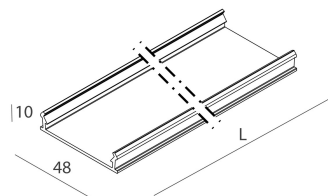

LUCKY EVO B

1002B7.02 + 1002A0.99

LUCKY EVO B: HF D/I 82W L=1968 3KNE DALI + LUCKY EVO B: DIFF. OPALE PER L1968

novalux
ITALIAN LIGHTING DESIGN SINCE 1948

Features

Use: Indoor
Optics: OPAL
Emergency: NO
L: 1968mm
A: 48mm
H: 10mm
Made in: ITALY
Warranty: 5 years
Weight: 0.5kg

Tech data

IP: 40

Novalux S.r.l. via Marzabotto, 2 40050 Funo di Argelato (BO) Italy
Tel: +39 051 860558 · Fax +39 051 6647859 · Mail: info@novalux.it · VAT number 00536541204 · novalux.com
Company subject to the management and coordination by SLV GmbH

This technical data sheet is owned by Novalux S.r.l., all rights reserved. Novalux S.r.l. reserves the right to make changes without prior notice.
Last update: 6/8/2025, 13:11:39