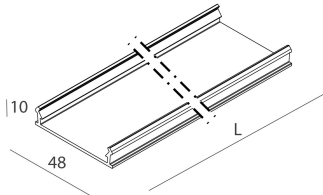

Novalux S.r.l. via Marzabotto, 2 40050 Funo di Argelato (BO) Italy
Tel: +39 051 860558 · Fax +39 051 6647859 · Mail: info@novalux.it · VAT number 00536541204 · novalux.com
Company subject to the management and coordination by SLV GmbH

This technical data sheet is owned by Novalux S.r.l., all rights reserved. Novalux S.r.l. reserves the right to make changes without prior notice.
Last update: 6/8/2025, 13:11:35