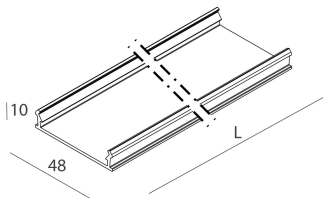

LUCKY EVO B

1002C6.01 + 1002A1.99

LUCKY EVO B: HF D/I 94W L=2249 4KBI DALI + LUCKY EVO B: DIFF. OPALE PER L2249

novalux
ITALIAN LIGHTING DESIGN SINCE 1948

Features

Use: Indoor
Optics: OPAL
Emergency: NO
L: 2249mm
A: 48mm
H: 10mm
Made in: ITALY
Warranty: 5 years
Weight: 0.5kg

Tech data

IP: 40

Novalux S.r.l. via Marzabotto, 2 40050 Funo di Argelato (BO) Italy
Tel: +39 051 860558 · Fax +39 051 6647859 · Mail: info@novalux.it · VAT number 00536541204 · novalux.com
Company subject to the management and coordination by SLV GmbH

This technical data sheet is owned by Novalux S.r.l., all rights reserved. Novalux S.r.l. reserves the right to make changes without prior notice.
Last update: 6/8/2025, 13:12:12