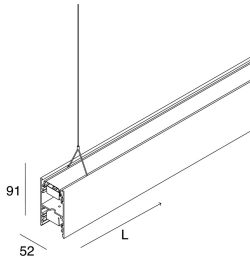

LUCKY EVO B

1002C9.02 + 1002A2.99

LUCKY EVO B: HF D/I 107W L2530 3KNE DALI + LUCKY EVO B: DIFF. OPALE PER L2530

novalux
ITALIAN LIGHTING DESIGN SINCE 1948

Features

Use: Indoor
Type of installation: SUSPENDED
Emission: DIRECT/INDIRECT
Optics: OPAL
Colour: BLACK
Dimming: DALI
Emergency: NO
L: 2530mm
A: 52mm
H: 91mm
Made in: ITALY
Warranty: 5 years
Weight: 8.5kg