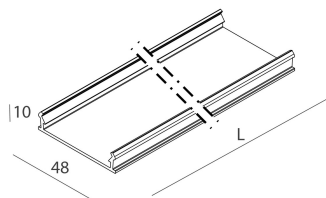

LUCKY EVO B

1002D1.01 + 1002A2.99

LUCKY EVO B: HF D/I 107W L2530 4KBI + LUCKY EVO B: DIFF. OPALE PER L2530

novalux
ITALIAN LIGHTING DESIGN SINCE 1948

Features

Use: Indoor
Optics: OPAL
Emergency: NO
L: 2530mm
A: 48mm
H: 10mm
Made in: ITALY
Warranty: 5 years
Weight: 0.5kg

Tech data

IP: 40

Novalux S.r.l. via Marzabotto, 2 40050 Funo di Argelato (BO) Italy
Tel: +39 051 860558 · Fax +39 051 6647859 · Mail: info@novalux.it · VAT number 00536541204 · novalux.com
Company subject to the management and coordination by SLV GmbH

This technical data sheet is owned by Novalux S.r.l., all rights reserved. Novalux S.r.l. reserves the right to make changes without prior notice.
Last update: 6/8/2025, 13:12:08