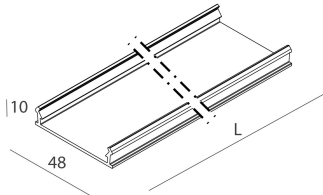

LUCKY EVO B

1002D2.02 + 1002A2.99

LUCKY EVO B: HF D/I 107W L2530 4KNE DALI + LUCKY EVO B: DIFF. OPALE PER L2530

novalux
ITALIAN LIGHTING DESIGN SINCE 1948

Features

Use: Indoor
Optics: OPAL
Emergency: NO
L: 2530mm
A: 48mm
H: 10mm
Made in: ITALY
Warranty: 5 years
Weight: 0.5kg

Tech data

IP: 40

Novalux S.r.l. via Marzabotto, 2 40050 Funo di Argelato (BO) Italy
Tel: +39 051 860558 · Fax +39 051 6647859 · Mail: info@novalux.it · VAT number 00536541204 · novalux.com
Company subject to the management and coordination by SLV GmbH

This technical data sheet is owned by Novalux S.r.l., all rights reserved. Novalux S.r.l. reserves the right to make changes without prior notice.
Last update: 6/8/2025, 13:11:27