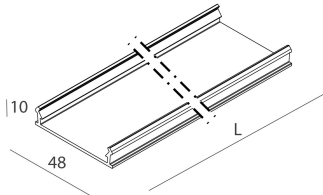

LUCKY EVO B

1002D5.02 + 1002A3.99

LUCKY EVO B: HF D/I 120W L2811 3KNE DALI + LUCKY EVO B: DIFF. OPALE PER L2811

novalux
ITALIAN LIGHTING DESIGN SINCE 1948

Features

Use: Indoor
Optics: OPAL
Emergency: NO
L: 2811mm
A: 48mm
H: 10mm
Made in: ITALY
Warranty: 5 years
Weight: 0.5kg

Tech data

IP: 40

Novalux S.r.l. via Marzabotto, 2 40050 Funo di Argelato (BO) Italy
Tel: +39 051 860558 · Fax +39 051 6647859 · Mail: info@novalux.it · VAT number 00536541204 · novalux.com
Company subject to the management and coordination by SLV GmbH

This technical data sheet is owned by Novalux S.r.l., all rights reserved. Novalux S.r.l. reserves the right to make changes without prior notice.
Last update: 6/8/2025, 13:11:23