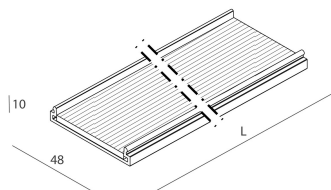

Novalux S.r.l. via Marzabotto, 2 40050 Funo di Argelato (BO) Italy
Tel: +39 051 860558 · Fax +39 051 6647859 · Mail: info@novalux.it · VAT number 00536541204 · novalux.com
Company subject to the management and coordination by SLV GmbH

This technical data sheet is owned by Novalux S.r.l., all rights reserved. Novalux S.r.l. reserves the right to make changes without prior notice.
Last update: 6/8/2025, 13:11:20