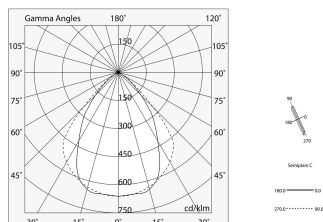

Novalux S.r.l. via Marzabotto, 2 40050 Funo di Argelato (BO) Italy
Tel: +39 051 860558 · Fax +39 051 6647859 · Mail: info@novalux.it · VAT number 00536541204 · novalux.com
Company subject to the management and coordination by SLV GmbH

This technical data sheet is owned by Novalux S.r.l., all rights reserved. Novalux S.r.l. reserves the right to make changes without prior notice.
Last update: 6/8/2025, 13:11:20