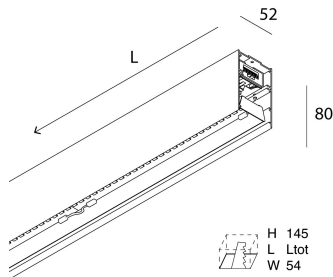

LUCKY EVO

100503.02 + 100573.99

LUCKY EVO: LED 25W 3K NE L=1125 + LUCKY EVO: DIFF.TRAS.+MICROS. PER L1125

novalux
ITALIAN LIGHTING DESIGN SINCE 1948

Features

Use: Indoor
Type of installation: WALL, RECESSED INTO PLASTERBOARD, SUSPENDED, CEILING MOUNTED, TRACK
Emission: DIRECT
Optics: MICRO-STRUCTURED
Colour: BLACK
Dimming: ON/OFF
Emergency: NO
L: 1125mm
A: 52mm
H: 80mm
Made in: ITALY
Warranty: 5 years
Weight: 2.7kg