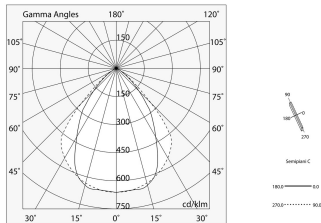

LUCKY EVO

100503.02 + 100573.99

LUCKY EVO: LED 25W 3K NE L=1125 + LUCKY EVO: DIFF.TRAS.+MICROS. PER L1125

novalux
ITALIAN LIGHTING DESIGN SINCE 1948

Features

Use: Indoor
Type of installation: WALL, RECESSED INTO PLASTERBOARD, SUSPENDED, CEILING MOUNTED, TRACK
Emission: DIRECT
Optics: MICRO-STRUCTURED
Colour: BLACK
Dimming: ON/OFF
Emergency: NO
L: 1125mm
A: 52mm
H: 80mm
Made in: ITALY
Warranty: 5 years
Weight: 2.7kg

Tech data

Luminaire input power: 28.5W
Luminaire luminous flux: 1970lm
IP: 40
Insulation class: I
Supply voltage: 220-240V 50/60Hz
UGR: <19
SELV: Si

Source

Light source: LED
Source power: 25W
Source luminous flux: 3749lm
Colour temperature: 3000K
CRI: >80
Colour tolerance: 3 Step MacAdam
LED lifespan: 50000h L80 B20

Compliance

CEI EN 60598-1:2015 + A11:2009. IEC 60598-2:2015 2-1, 2-2

Standards

Photobiological risk: RISK GROUP 0 Certified fixture in EXEMPT GROUP, in accordance with CEI EN 62471:2010-01, IEC TR 62778:2014.
CAM edilizia: The product complies with the requirements for public buildings, ministerial decree of 23rd June 2022 n.256.

[LUCKY EVO: View more product info](#)

Novalux S.r.l. via Marzabotto, 2 40050 Funo di Argelato (BO) Italy
Tel: +39 051 860558 · Fax +39 051 6647859 · Mail: info@novalux.it · VAT number 00536541204 · novalux.com
Company subject to the management and coordination by SLV GmbH

This technical data sheet is owned by Novalux S.r.l., all rights reserved. Novalux S.r.l. reserves the right to make changes without prior notice.
Last update: 6/8/2025, 13:11:20