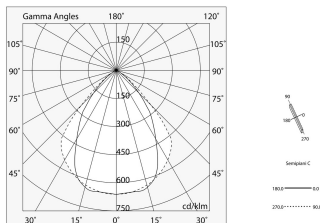

Novalux S.r.l. via Marzabotto, 2 40050 Funo di Argelato (BO) Italy
Tel: +39 051 860558 · Fax +39 051 6647859 · Mail: info@novalux.it · VAT number 00536541204 · novalux.com
Company subject to the management and coordination by SLV GmbH

This technical data sheet is owned by Novalux S.r.l., all rights reserved. Novalux S.r.l. reserves the right to make changes without prior notice.
Last update: 6/8/2025, 13:11:20