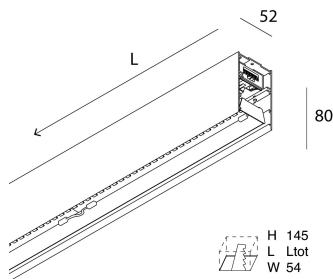

LUCKY EVO

100504.01 + 100573.99

LUCKY EVO: LED 25W 4K BIA L=1125 + LUCKY EVO: DIFF.TRAS.+MICROS. PER L1125

novalux
ITALIAN LIGHTING DESIGN SINCE 1948

Features

Use: Indoor
Type of installation: WALL, RECESSED INTO PLASTERBOARD, SUSPENDED, CEILING MOUNTED, TRACK
Emission: DIRECT
Optics: MICRO-STRUCTURED
Colour: WHITE
Dimming: ON/OFF
Emergency: NO
L: 1125mm
A: 52mm
H: 80mm
Made in: ITALY
Warranty: 5 years
Weight: 2.7kg