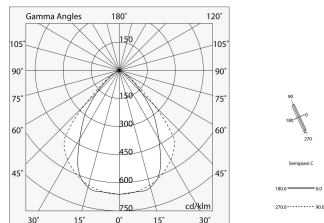

LUCKY EVO

100504.01 + 100573.99

LUCKY EVO: LED 25W 4K BIA L=1125 + LUCKY EVO: DIFF.TRAS.+MICROS. PER L1125

novalux
ITALIAN LIGHTING DESIGN SINCE 1948

Features

Use: Indoor
Type of installation: WALL, RECESSED INTO PLASTERBOARD, SUSPENDED, CEILING MOUNTED, TRACK
Emission: DIRECT
Optics: MICRO-STRUCTURED
Colour: WHITE
Dimming: ON/OFF
Emergency: NO
L: 1125mm
A: 52mm
H: 80mm
Made in: ITALY
Warranty: 5 years
Weight: 2.7kg

Tech data

Luminaire input power: 28.5W
Luminaire luminous flux: 2004lm
IP: 40
Insulation class: I
Supply voltage: 220-240V 50/60Hz
UGR: <19
SELV: Si

Source

Light source: LED
Source power: 25W
Source luminous flux: 3886lm
Colour temperature: 4000K
CRI: >80
Colour tolerance: 3 Step MacAdam
LED lifespan: 50000h L80 B20

Compliance

CEI EN 60598-1:2015 + A11:2009. IEC 60598-2:2015 2-1, 2-2

Standards

Photobiological risk: RISK GROUP 0 Certified fixture in EXEMPT GROUP, in accordance with CEI EN 62471:2010-01, IEC TR 62778:2014.
CAM edilizia: The product complies with the requirements for public buildings, ministerial decree of 23rd June 2022 n.256.

[LUCKY EVO: View more product info](#)

Novalux S.r.l. via Marzabotto, 2 40050 Funo di Argelato (BO) Italy
Tel: +39 051 860558 · Fax +39 051 6647859 · Mail: info@novalux.it · VAT number 00536541204 · novalux.com
Company subject to the management and coordination by SLV GmbH

This technical data sheet is owned by Novalux S.r.l., all rights reserved. Novalux S.r.l. reserves the right to make changes without prior notice.
Last update: 6/8/2025, 13:11:20