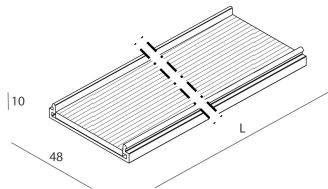

Novalux S.r.l. via Marzabotto, 2 40050 Funo di Argelato (BO) Italy
Tel: +39 051 860558 · Fax +39 051 6647859 · Mail: info@novalux.it · VAT number 00536541204 · novalux.com
Company subject to the management and coordination by SLV GmbH

This technical data sheet is owned by Novalux S.r.l., all rights reserved. Novalux S.r.l. reserves the right to make changes without prior notice.
Last update: 6/8/2025, 13:11:20