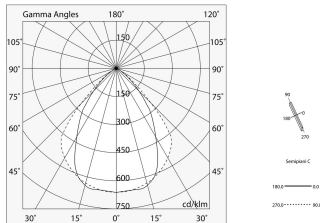

Novalux S.r.l. via Marzabotto, 2 40050 Funo di Argelato (BO) Italy
Tel: +39 051 860558 · Fax +39 051 6647859 · Mail: info@novalux.it · VAT number 00536541204 · novalux.com
Company subject to the management and coordination by SLV GmbH

This technical data sheet is owned by Novalux S.r.l., all rights reserved. Novalux S.r.l. reserves the right to make changes without prior notice.
Last update: 6/8/2025, 13:11:20