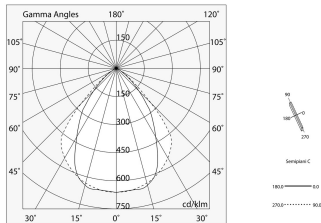

LUCKY EVO

100504.02 + 100573.99

LUCKY EVO: LED 25W 4K NE L=1125 + LUCKY EVO: DIFF.TRAS.+MICROS. PER L1125

novalux
ITALIAN LIGHTING DESIGN SINCE 1948

Features

Use: Indoor
Type of installation: WALL, RECESSED INTO PLASTERBOARD, SUSPENDED, CEILING MOUNTED, TRACK
Emission: DIRECT
Optics: MICRO-STRUCTURED
Colour: BLACK
Dimming: ON/OFF
Emergency: NO
L: 1125mm
A: 52mm
H: 80mm
Made in: ITALY
Warranty: 5 years
Weight: 2.7kg

Tech data

Luminaire input power: 28.5W
Luminaire luminous flux: 2004lm
IP: 40
Insulation class: I
Supply voltage: 220-240V 50/60Hz
UGR: <19
SELV: Si

Source

Light source: LED
Source power: 25W
Source luminous flux: 3886lm
Colour temperature: 4000K
CRI: >80
Colour tolerance: 3 Step MacAdam
LED lifespan: 50000h L80 B20

Compliance

CEI EN 60598-1:2015 + A11:2009. IEC 60598-2:2015 2-1, 2-2

Standards

Photobiological risk: RISK GROUP 0 Certified fixture in EXEMPT GROUP, in accordance with CEI EN 62471:2010-01, IEC TR 62778:2014.
CAM edilizia: The product complies with the requirements for public buildings, ministerial decree of 23rd June 2022 n.256.

[LUCKY EVO: View more product info](#)

Novalux S.r.l. via Marzabotto, 2 40050 Funo di Argelato (BO) Italy
Tel: +39 051 860558 · Fax +39 051 6647859 · Mail: info@novalux.it · VAT number 00536541204 · novalux.com
Company subject to the management and coordination by SLV GmbH

This technical data sheet is owned by Novalux S.r.l., all rights reserved. Novalux S.r.l. reserves the right to make changes without prior notice.
Last update: 6/8/2025, 13:11:20