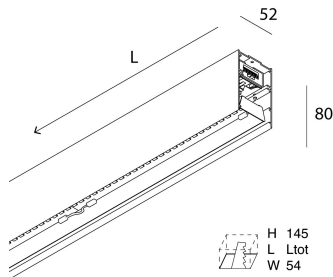

## Features

Use: Indoor  
Type of installation: WALL, RECESSED INTO PLASTERBOARD, SUSPENDED, CEILING MOUNTED, TRACK  
Emission: DIRECT  
Optics: MICRO-STRUCTURED  
Colour: BLACK  
Dimming: ON/OFF  
Emergency: NO  
L: 1125mm  
A: 52mm  
H: 80mm  
Made in: ITALY  
Warranty: 5 years  
Weight: 2.7kg

## Features

Use: Indoor  
Optics: MICRO-STRUCTURED  
L: 1125mm  
A: 48mm  
H: 10mm  
Made in: ITALY  
Warranty: 5 years  
Weight: 0.25kg