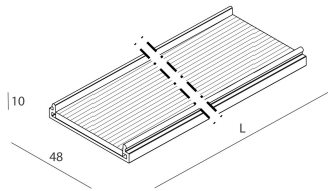

Novalux S.r.l. via Marzabotto, 2 40050 Funo di Argelato (BO) Italy
Tel: +39 051 860558 · Fax +39 051 6647859 · Mail: info@novalux.it · VAT number 00536541204 · novalux.com
Company subject to the management and coordination by SLV GmbH

This technical data sheet is owned by Novalux S.r.l., all rights reserved. Novalux S.r.l. reserves the right to make changes without prior notice.
Last update: 6/8/2025, 13:11:20