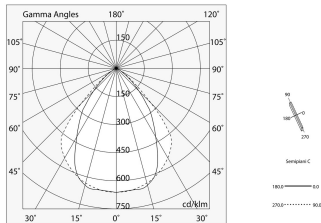

LUCKY EVO

100505.01 + 100574.99

LUCKY EVO: LED 32W 3K BIA L=1406 + LUCKY EVO: DIFF.TRAS.+MICROS. PER L1406

novalux
ITALIAN LIGHTING DESIGN SINCE 1948

Features

Use: Indoor
Type of installation: WALL, RECESSED INTO PLASTERBOARD, SUSPENDED, CEILING MOUNTED, TRACK
Emission: DIRECT
Optics: MICRO-STRUCTURED
Colour: WHITE
Dimming: ON/OFF
Emergency: NO
L: 1406mm
A: 52mm
H: 80mm
Made in: ITALY
Warranty: 5 years
Weight: 3.5kg

Tech data

Luminaire input power: 34.4W
Luminaire luminous flux: 2462lm
IP: 40
Insulation class: I
Supply voltage: 220-240V 50/60Hz
UGR: <19
SELV: Si

Source

Light source: LED
Source power: 32W
Source luminous flux: 4686lm
Colour temperature: 3000K
CRI: >80
Colour tolerance: 3 Step MacAdam
LED lifespan: 50000h L80 B20

Compliance

CEI EN 60598-1:2015 + A11:2009. IEC 60598-2:2015 2-1, 2-2

Standards

Photobiological risk: RISK GROUP 0 Certified fixture in EXEMPT GROUP, in accordance with CEI EN 62471:2010-01, IEC TR 62778:2014.
CAM edilizia: The product complies with the requirements for public buildings, ministerial decree of 23rd June 2022 n.256.

[LUCKY EVO: View more product info](#)

Novalux S.r.l. via Marzabotto, 2 40050 Funo di Argelato (BO) Italy
Tel: +39 051 860558 · Fax +39 051 6647859 · Mail: info@novalux.it · VAT number 00536541204 · novalux.com
Company subject to the management and coordination by SLV GmbH

This technical data sheet is owned by Novalux S.r.l., all rights reserved. Novalux S.r.l. reserves the right to make changes without prior notice.
Last update: 6/8/2025, 13:11:20