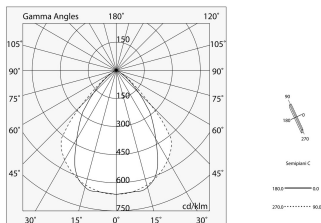

Novalux S.r.l. via Marzabotto, 2 40050 Funo di Argelato (BO) Italy
Tel: +39 051 860558 · Fax +39 051 6647859 · Mail: info@novalux.it · VAT number 00536541204 · novalux.com
Company subject to the management and coordination by SLV GmbH

This technical data sheet is owned by Novalux S.r.l., all rights reserved. Novalux S.r.l. reserves the right to make changes without prior notice.
Last update: 6/8/2025, 13:11:20