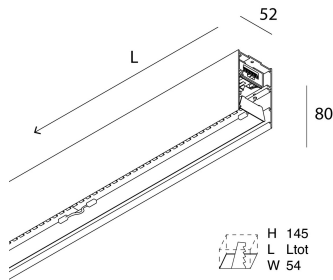

LUCKY EVO

100505.01 + 100574.99

LUCKY EVO: LED 32W 3K BIA L=1406 + LUCKY EVO: DIFF.TRAS.+MICROS. PER L1406

novalux
ITALIAN LIGHTING DESIGN SINCE 1948

Features

Use: Indoor
Type of installation: WALL, RECESSED INTO PLASTERBOARD, SUSPENDED, CEILING MOUNTED, TRACK
Emission: DIRECT
Optics: MICRO-STRUCTURED
Colour: WHITE
Dimming: ON/OFF
Emergency: NO
L: 1406mm
A: 52mm
H: 80mm
Made in: ITALY
Warranty: 5 years
Weight: 3.5kg