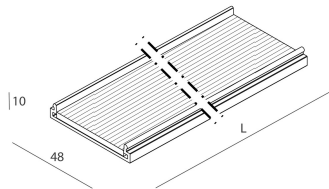

Novalux S.r.l. via Marzabotto, 2 40050 Funo di Argelato (BO) Italy
Tel: +39 051 860558 · Fax +39 051 6647859 · Mail: info@novalux.it · VAT number 00536541204 · novalux.com
Company subject to the management and coordination by SLV GmbH

This technical data sheet is owned by Novalux S.r.l., all rights reserved. Novalux S.r.l. reserves the right to make changes without prior notice.
Last update: 6/8/2025, 13:11:17