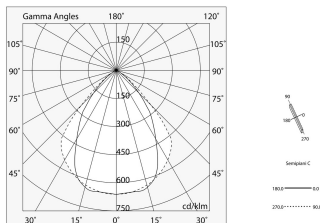

Novalux S.r.l. via Marzabotto, 2 40050 Funo di Argelato (BO) Italy
Tel: +39 051 860558 · Fax +39 051 6647859 · Mail: info@novalux.it · VAT number 00536541204 · novalux.com
Company subject to the management and coordination by SLV GmbH

This technical data sheet is owned by Novalux S.r.l., all rights reserved. Novalux S.r.l. reserves the right to make changes without prior notice.
Last update: 6/8/2025, 13:11:17