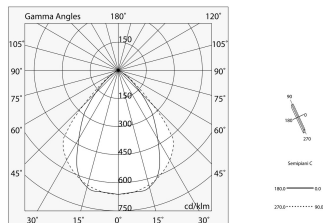

LUCKY EVO

100507.02 + 100575.99

LUCKY EVO: LED 38W 3K NE L=1687 + LUCKY EVO: DIFF.TRAS.+MICROS. PER L1687

novalux
ITALIAN LIGHTING DESIGN SINCE 1948

Features

Use: Indoor
Type of installation: WALL, RECESSED INTO PLASTERBOARD, SUSPENDED, CEILING MOUNTED, TRACK
Emission: DIRECT
Optics: MICRO-STRUCTURED
Colour: BLACK
Dimming: ON/OFF
Emergency: NO
L: 1687mm
A: 52mm
H: 80mm
Made in: ITALY
Warranty: 5 years
Weight: 4.5kg

Tech data

Luminaire input power: 40.5W
Luminaire luminous flux: 2955lm
IP: 40
Insulation class: I
Supply voltage: 220-240V 50/60Hz
UGR: <19
SELV: Si

Source

Light source: LED
Source power: 38W
Source luminous flux: 5624lm
Colour temperature: 3000K
CRI: >80
Colour tolerance: 3 Step MacAdam
LED lifespan: 50000h L80 B20

Compliance

CEI EN 60598-1:2015 + A11:2009. IEC 60598-2:2015 2-1, 2-2

Standards

Photobiological risk: RISK GROUP 0 Certified fixture in EXEMPT GROUP, in accordance with CEI EN 62471:2010-01, IEC TR 62778:2014.
CAM edilizia: The product complies with the requirements for public buildings, ministerial decree of 23rd June 2022 n.256.

[LUCKY EVO: View more product info](#)

Novalux S.r.l. via Marzabotto, 2 40050 Funo di Argelato (BO) Italy
Tel: +39 051 860558 · Fax +39 051 6647859 · Mail: info@novalux.it · VAT number 00536541204 · novalux.com
Company subject to the management and coordination by SLV GmbH

This technical data sheet is owned by Novalux S.r.l., all rights reserved. Novalux S.r.l. reserves the right to make changes without prior notice.
Last update: 6/8/2025, 13:11:17