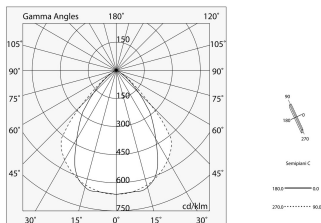

Novalux S.r.l. via Marzabotto, 2 40050 Funo di Argelato (BO) Italy
Tel: +39 051 860558 · Fax +39 051 6647859 · Mail: info@novalux.it · VAT number 00536541204 · novalux.com
Company subject to the management and coordination by SLV GmbH

This technical data sheet is owned by Novalux S.r.l., all rights reserved. Novalux S.r.l. reserves the right to make changes without prior notice.
Last update: 6/8/2025, 13:11:13