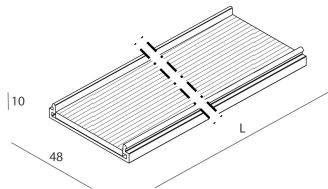

Novalux S.r.l. via Marzabotto, 2 40050 Funo di Argelato (BO) Italy
Tel: +39 051 860558 · Fax +39 051 6647859 · Mail: info@novalux.it · VAT number 00536541204 · novalux.com
Company subject to the management and coordination by SLV GmbH

This technical data sheet is owned by Novalux S.r.l., all rights reserved. Novalux S.r.l. reserves the right to make changes without prior notice.
Last update: 6/8/2025, 13:11:13