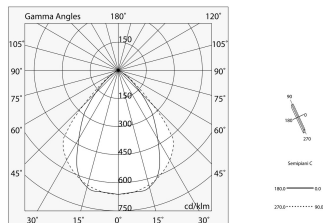

LUCKY EVO

100508.02 + 100575.99

LUCKY EVO: LED 38W 4K NE L=1687 + LUCKY EVO: DIFF.TRAS.+MICROS. PER L1687

novalux
ITALIAN LIGHTING DESIGN SINCE 1948

Features

Use: Indoor
Type of installation: WALL, RECESSED INTO PLASTERBOARD, SUSPENDED, CEILING MOUNTED, TRACK
Emission: DIRECT
Optics: MICRO-STRUCTURED
Colour: BLACK
Dimming: ON/OFF
Emergency: NO
L: 1687mm
A: 52mm
H: 80mm
Made in: ITALY
Warranty: 5 years
Weight: 4.5kg

Tech data

Luminaire input power: 40.5W
Luminaire luminous flux: 3005lm
IP: 40
Insulation class: I
Supply voltage: 220-240V 50/60Hz
UGR: <19
SELV: Si

Source

Light source: LED
Source power: 38W
Source luminous flux: 5829lm
Colour temperature: 4000K
CRI: >80
Colour tolerance: 3 Step MacAdam
LED lifespan: 50000h L80 B20

Compliance

CEI EN 60598-1:2015 + A11:2009. IEC 60598-2:2015 2-1, 2-2

Standards

Photobiological risk: RISK GROUP 0 Certified fixture in EXEMPT GROUP, in accordance with CEI EN 62471:2010-01, IEC TR 62778:2014.
CAM edilizia: The product complies with the requirements for public buildings, ministerial decree of 23rd June 2022 n.256.

[LUCKY EVO: View more product info](#)

Novalux S.r.l. via Marzabotto, 2 40050 Funo di Argelato (BO) Italy
Tel: +39 051 860558 · Fax +39 051 6647859 · Mail: info@novalux.it · VAT number 00536541204 · novalux.com
Company subject to the management and coordination by SLV GmbH

This technical data sheet is owned by Novalux S.r.l., all rights reserved. Novalux S.r.l. reserves the right to make changes without prior notice.
Last update: 6/8/2025, 13:11:13