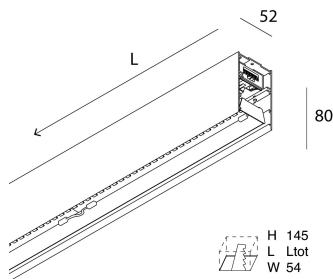

## Features

Use: Indoor  
Type of installation: WALL, RECESSED INTO PLASTERBOARD, SUSPENDED, CEILING MOUNTED, TRACK  
Emission: DIRECT  
Optics: MICRO-STRUCTURED  
Colour: BLACK  
Dimming: ON/OFF  
Emergency: NO  
L: 1687mm  
A: 52mm  
H: 80mm  
Made in: ITALY  
Warranty: 5 years  
Weight: 4.5kg

## Features

Use: Indoor  
Optics: MICRO-STRUCTURED  
L: 1687mm  
A: 48mm  
H: 10mm  
Made in: ITALY  
Warranty: 5 years  
Weight: 0.3kg