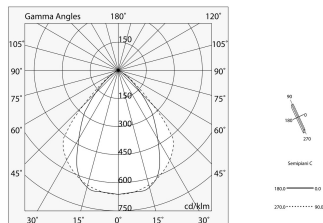

Novalux S.r.l. via Marzabotto, 2 40050 Funo di Argelato (BO) Italy
Tel: +39 051 860558 · Fax +39 051 6647859 · Mail: info@novalux.it · VAT number 00536541204 · novalux.com
Company subject to the management and coordination by SLV GmbH

This technical data sheet is owned by Novalux S.r.l., all rights reserved. Novalux S.r.l. reserves the right to make changes without prior notice.
Last update: 6/8/2025, 13:11:13