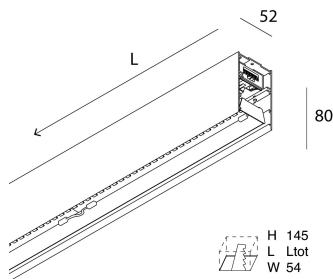

LUCKY EVO

100511.01 + 100573.99

LUCKY EVO: LED 25W DALI 3K BIA L=1125 + LUCKY EVO: DIFF.TRAS.+MICROS. PER

novalux
ITALIAN LIGHTING DESIGN SINCE 1948

Features

Use: Indoor
Type of installation: WALL, RECESSED INTO PLASTERBOARD, SUSPENDED, CEILING MOUNTED, TRACK
Emission: DIRECT
Optics: MICRO-STRUCTURED
Colour: WHITE
Dimming: PUSH, DALI
Emergency: NO
L: 1125mm
A: 52mm
H: 80mm
Made in: ITALY
Warranty: 5 years
Weight: 2.7kg