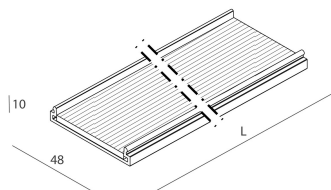

Novalux S.r.l. via Marzabotto, 2 40050 Funo di Argelato (BO) Italy
Tel: +39 051 860558 · Fax +39 051 6647859 · Mail: info@novalux.it · VAT number 00536541204 · novalux.com
Company subject to the management and coordination by SLV GmbH

This technical data sheet is owned by Novalux S.r.l., all rights reserved. Novalux S.r.l. reserves the right to make changes without prior notice.
Last update: 6/8/2025, 13:11:13