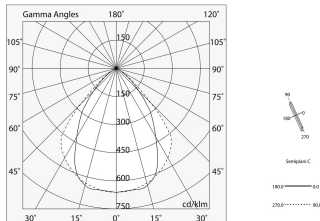

Novalux S.r.l. via Marzabotto, 2 40050 Funo di Argelato (BO) Italy
Tel: +39 051 860558 · Fax +39 051 6647859 · Mail: info@novalux.it · VAT number 00536541204 · novalux.com
Company subject to the management and coordination by SLV GmbH

This technical data sheet is owned by Novalux S.r.l., all rights reserved. Novalux S.r.l. reserves the right to make changes without prior notice.
Last update: 6/8/2025, 13:11:10