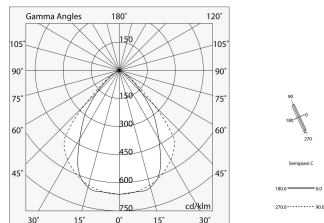

LUCKY EVO

100513.01 + 100574.99

LUCKY EVO: LED 32W DALI 3K BIA L=1406 + LUCKY EVO: DIFF.TRAS.+MICROS. PER

novalux
ITALIAN LIGHTING DESIGN SINCE 1948

Features

Use: Indoor
Type of installation: WALL, RECESSED INTO PLASTERBOARD, SUSPENDED, CEILING MOUNTED, TRACK
Emission: DIRECT
Optics: MICRO-STRUCTURED
Colour: WHITE
Dimming: PUSH, DALI
Emergency: NO
L: 1406mm
A: 52mm
H: 80mm
Made in: ITALY
Warranty: 5 years
Weight: 3.5kg

Tech data

Luminaire input power: 34.4W
Luminaire luminous flux: 2462lm
IP: 40
Insulation class: I
Supply voltage: 220-240V 50/60Hz
UGR: <19
SELV: Si

Source

Light source: LED
Source power: 32W
Source luminous flux: 4686lm
Colour temperature: 3000K
CRI: >80
Colour tolerance: 3 Step MacAdam
LED lifespan: 50000h L80 B20

Compliance

CEI EN 60598-1:2015 + A11:2009. IEC 60598-2:2015 2-1, 2-2

Standards

Photobiological risk: RISK GROUP 0 Certified fixture in EXEMPT GROUP, in accordance with CEI EN 62471:2010-01, IEC TR 62778:2014.
CAM edilizia: The product complies with the requirements for public buildings, ministerial decree of 23rd June 2022 n.256.

[LUCKY EVO: View more product info](#)

Novalux S.r.l. via Marzabotto, 2 40050 Funo di Argelato (BO) Italy
Tel: +39 051 860558 · Fax +39 051 6647859 · Mail: info@novalux.it · VAT number 00536541204 · novalux.com
Company subject to the management and coordination by SLV GmbH

This technical data sheet is owned by Novalux S.r.l., all rights reserved. Novalux S.r.l. reserves the right to make changes without prior notice.
Last update: 6/8/2025, 13:11:10