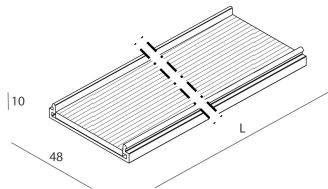

Novalux S.r.l. via Marzabotto, 2 40050 Funo di Argelato (BO) Italy
Tel: +39 051 860558 · Fax +39 051 6647859 · Mail: info@novalux.it · VAT number 00536541204 · novalux.com
Company subject to the management and coordination by SLV GmbH

This technical data sheet is owned by Novalux S.r.l., all rights reserved. Novalux S.r.l. reserves the right to make changes without prior notice.
Last update: 6/8/2025, 13:11:10