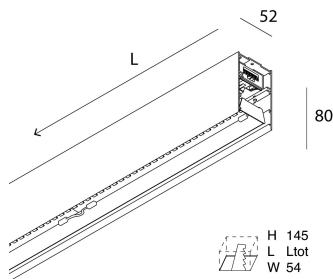

LUCKY EVO

100513.01 + 100574.99

LUCKY EVO: LED 32W DALI 3K BIA L=1406 + LUCKY EVO: DIFF.TRAS.+MICROS. PER

novalux
ITALIAN LIGHTING DESIGN SINCE 1948

Features

Use: Indoor
Type of installation: WALL, RECESSED INTO PLASTERBOARD, SUSPENDED, CEILING MOUNTED, TRACK
Emission: DIRECT
Optics: MICRO-STRUCTURED
Colour: WHITE
Dimming: PUSH, DALI
Emergency: NO
L: 1406mm
A: 52mm
H: 80mm
Made in: ITALY
Warranty: 5 years
Weight: 3.5kg