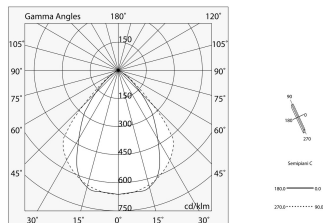

LUCKY EVO

100517.02 + 100574.99

LUCKY EVO: LED 32W 3K EM. NE L=1406 + LUCKY EVO: DIFF.TRAS.+MICROS. PER L1406

novalux
ITALIAN LIGHTING DESIGN SINCE 1948

Features

Use: Indoor
Type of installation: WALL, RECESSED INTO PLASTERBOARD, SUSPENDED, CEILING MOUNTED, TRACK
Emission: DIRECT
Optics: MICRO-STRUCTURED
Colour: BLACK
Dimming: ON/OFF
Emergency: Autonomy 1h/Recharge time 12h
L: 1406mm
A: 52mm
H: 80mm
Made in: ITALY
Warranty: 5 years except battery
Weight: 3.5kg

Tech data

Luminaire input power: 34.4W
Luminaire luminous flux: 2462lm
Luminous flux in emergency: 12%
IP: 40
Insulation class: I
Supply voltage: 220-240V 50/60Hz
UGR: <19
SELV: Si

Source

Light source: LED
Source power: 32W
Source luminous flux: 4686lm
Colour temperature: 3000K
CRI: >80
Colour tolerance: 3 Step MacAdam
LED lifespan: 50000h L80 B20

Compliance

CEI EN 60598-1:2015 + A11:2009. IEC 60598-2:2015 2-1, 2-2, 2-22

Standards

Photobiological risk: RISK GROUP 0 Certified fixture in EXEMPT GROUP, in accordance with CEI EN 62471:2010-01, IEC TR 62778:2014.
CAM edilizia: The product complies with the requirements for public buildings, ministerial decree of 23rd June 2022 n.256.

[LUCKY EVO: View more product info](#)

Novalux S.r.l. via Marzabotto, 2 40050 Funo di Argelato (BO) Italy
Tel: +39 051 860558 · Fax +39 051 6647859 · Mail: info@novalux.it · VAT number 00536541204 · novalux.com
Company subject to the management and coordination by SLV GmbH

This technical data sheet is owned by Novalux S.r.l., all rights reserved. Novalux S.r.l. reserves the right to make changes without prior notice.
Last update: 6/8/2025, 13:11:03