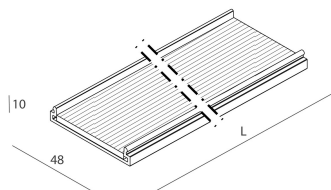

LUCKY EVO

100517.02 + 100574.99

LUCKY EVO: LED 32W 3K EM. NE L=1406 + LUCKY EVO: DIFF.TRAS.+MICROS. PER L1406

novalux
ITALIAN LIGHTING DESIGN SINCE 1948

Features

Use: Indoor
Optics: MICRO-STRUCTURED
L: 1406mm
A: 48mm
H: 10mm
Made in: ITALY
Warranty: 5 years
Weight: 0.3kg

Tech data

IP: 40
UGR: <19

Novalux S.r.l. via Marzabotto, 2 40050 Funo di Argelato (BO) Italy
Tel: +39 051 860558 · Fax +39 051 6647859 · Mail: info@novalux.it · VAT number 00536541204 · novalux.com
Company subject to the management and coordination by SLV GmbH

This technical data sheet is owned by Novalux S.r.l., all rights reserved. Novalux S.r.l. reserves the right to make changes without prior notice.
Last update: 6/8/2025, 13:11:03