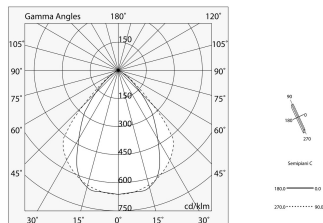

LUCKY EVO

100517.02 + 100574.99

LUCKY EVO: LED 32W 3K EM. NE L=1406 + LUCKY EVO: DIFF.TRAS.+MICROS. PER L1406

novalux
ITALIAN LIGHTING DESIGN SINCE 1948

Features

Use: Indoor
Optics: MICRO-STRUCTURED
L: 1406mm
A: 48mm
H: 10mm
Made in: ITALY
Warranty: 5 years
Weight: 0.3kg

Tech data

IP: 40
UGR: <19

Novalux S.r.l. via Marzabotto, 2 40050 Funo di Argelato (BO) Italy
Tel: +39 051 860558 · Fax +39 051 6647859 · Mail: info@novalux.it · VAT number 00536541204 · novalux.com
Company subject to the management and coordination by SLV GmbH

This technical data sheet is owned by Novalux S.r.l., all rights reserved. Novalux S.r.l. reserves the right to make changes without prior notice.
Last update: 6/8/2025, 13:11:03