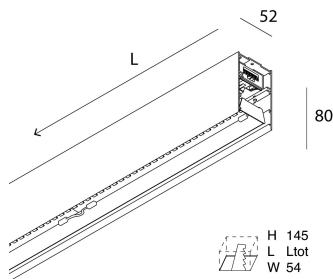

LUCKY EVO

100517.02 + 100574.99

LUCKY EVO: LED 32W 3K EM. NE L=1406 + LUCKY EVO: DIFF.TRAS.+MICROS. PER L1406

novalux
ITALIAN LIGHTING DESIGN SINCE 1948

Features

Use: Indoor
Type of installation: WALL, RECESSED INTO PLASTERBOARD, SUSPENDED, CEILING MOUNTED, TRACK
Emission: DIRECT
Optics: MICRO-STRUCTURED
Colour: BLACK
Dimming: ON/OFF
Emergency: Autonomy 1h/Recharge time 12h
L: 1406mm
A: 52mm
H: 80mm
Made in: ITALY
Warranty: 5 years except battery
Weight: 3.5kg

Tech data

Luminaire input power: 34.4W
Luminaire luminous flux: 2462lm
Luminous flux in emergency: 12%
IP: 40
Insulation class: I
Supply voltage: 220-240V 50/60Hz
UGR: <19
SELV: Si

Source

Light source: LED
Source power: 32W
Source luminous flux: 4686lm
Colour temperature: 3000K
CRI: >80
Colour tolerance: 3 Step MacAdam
LED lifespan: 50000h L80 B20

Compliance

CEI EN 60598-1:2015 + A11:2009. IEC 60598-2:2015 2-1, 2-2, 2-22

Standards

Photobiological risk: RISK GROUP 0 Certified fixture in EXEMPT GROUP, in accordance with CEI EN 62471:2010-01, IEC TR 62778:2014.
CAM edilizia: The product complies with the requirements for public buildings, ministerial decree of 23rd June 2022 n.256.

[LUCKY EVO: View more product info](#)

Novalux S.r.l. via Marzabotto, 2 40050 Funo di Argelato (BO) Italy
Tel: +39 051 860558 · Fax +39 051 6647859 · Mail: info@novalux.it · VAT number 00536541204 · novalux.com
Company subject to the management and coordination by SLV GmbH

This technical data sheet is owned by Novalux S.r.l., all rights reserved. Novalux S.r.l. reserves the right to make changes without prior notice.
Last update: 6/8/2025, 13:11:03