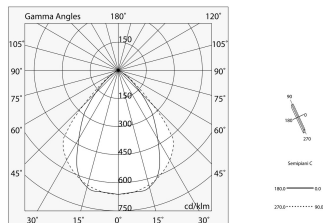

LUCKY EVO

100518.01 + 100574.99

LUCKY EVO: LED 32W 4K EM. BIA L=1406 + LUCKY EVO: DIFF.TRAS.+MICROS. PER L1406

novalux
ITALIAN LIGHTING DESIGN SINCE 1948

Features

Use: Indoor
Type of installation: WALL, RECESSED INTO PLASTERBOARD, SUSPENDED, CEILING MOUNTED, TRACK
Emission: DIRECT
Optics: MICRO-STRUCTURED
Colour: WHITE
Dimming: ON/OFF
Emergency: Autonomy 1h/Recharge time 12h
L: 1406mm
A: 52mm
H: 80mm
Made in: ITALY
Warranty: 5 years except battery
Weight: 3.5kg

Tech data

Luminaire input power: 34.4W
Luminaire luminous flux: 2504lm
Luminous flux in emergency: 12%
IP: 40
Insulation class: I
Supply voltage: 220-240V 50/60Hz
UGR: <19
SELV: Si

Source

Light source: LED
Source power: 32W
Source luminous flux: 4857lm
Colour temperature: 4000K
CRI: >80
Colour tolerance: 3 Step MacAdam
LED lifespan: 50000h L80 B20

Compliance

CEI EN 60598-1:2015 + A11:2009. IEC 60598-2:2015 2-1, 2-2, 2-22

Standards

Photobiological risk: RISK GROUP 0 Certified fixture in EXEMPT GROUP, in accordance with CEI EN 62471:2010-01, IEC TR 62778:2014.
CAM edilizia: The product complies with the requirements for public buildings, ministerial decree of 23rd June 2022 n.256.

[LUCKY EVO: View more product info](#)

Novalux S.r.l. via Marzabotto, 2 40050 Funo di Argelato (BO) Italy
Tel: +39 051 860558 · Fax +39 051 6647859 · Mail: info@novalux.it · VAT number 00536541204 · novalux.com
Company subject to the management and coordination by SLV GmbH

This technical data sheet is owned by Novalux S.r.l., all rights reserved. Novalux S.r.l. reserves the right to make changes without prior notice.
Last update: 6/8/2025, 13:11:03