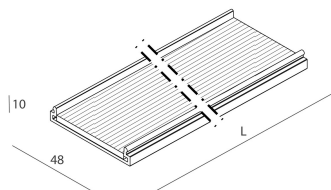

Novalux S.r.l. via Marzabotto, 2 40050 Funo di Argelato (BO) Italy
Tel: +39 051 860558 · Fax +39 051 6647859 · Mail: info@novalux.it · VAT number 00536541204 · novalux.com
Company subject to the management and coordination by SLV GmbH

This technical data sheet is owned by Novalux S.r.l., all rights reserved. Novalux S.r.l. reserves the right to make changes without prior notice.
Last update: 6/8/2025, 13:11:03