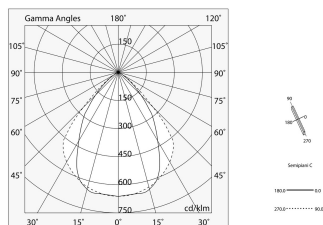

Novalux S.r.l. via Marzabotto, 2 40050 Funo di Argelato (BO) Italy
Tel: +39 051 860558 · Fax +39 051 6647859 · Mail: info@novalux.it · VAT number 00536541204 · novalux.com
Company subject to the management and coordination by SLV GmbH

This technical data sheet is owned by Novalux S.r.l., all rights reserved. Novalux S.r.l. reserves the right to make changes without prior notice.
Last update: 6/8/2025, 13:11:03