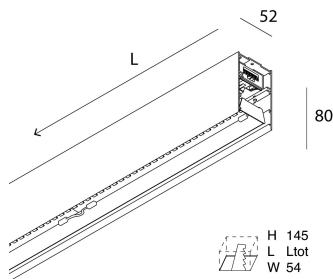

LUCKY EVO

100518.01 + 100574.99

LUCKY EVO: LED 32W 4K EM. BIA L=1406 + LUCKY EVO: DIFF.TRAS.+MICROS. PER L1406

novalux
ITALIAN LIGHTING DESIGN SINCE 1948

Features

Use: Indoor
Type of installation: WALL, RECESSED INTO PLASTERBOARD, SUSPENDED, CEILING MOUNTED, TRACK
Emission: DIRECT
Optics: MICRO-STRUCTURED
Colour: WHITE
Dimming: ON/OFF
Emergency: Autonomy 1h/Recharge time 12h
L: 1406mm
A: 52mm
H: 80mm
Made in: ITALY
Warranty: 5 years except battery
Weight: 3.5kg