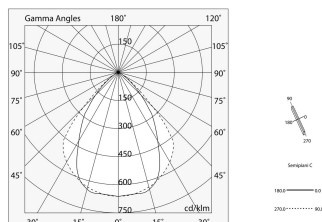

Novalux S.r.l. via Marzabotto, 2 40050 Funo di Argelato (BO) Italy
Tel: +39 051 860558 · Fax +39 051 6647859 · Mail: info@novalux.it · VAT number 00536541204 · novalux.com
Company subject to the management and coordination by SLV GmbH

This technical data sheet is owned by Novalux S.r.l., all rights reserved. Novalux S.r.l. reserves the right to make changes without prior notice.
Last update: 6/8/2025, 13:11:03