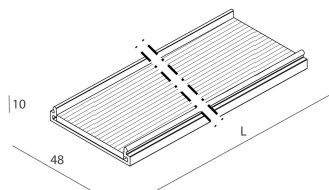

Novalux S.r.l. via Marzabotto, 2 40050 Funo di Argelato (BO) Italy
Tel: +39 051 860558 · Fax +39 051 6647859 · Mail: info@novalux.it · VAT number 00536541204 · novalux.com
Company subject to the management and coordination by SLV GmbH

This technical data sheet is owned by Novalux S.r.l., all rights reserved. Novalux S.r.l. reserves the right to make changes without prior notice.
Last update: 6/8/2025, 13:11:03