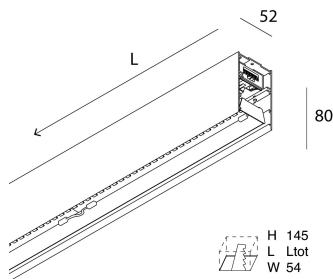

LUCKY EVO

100518.02 + 100574.99

LUCKY EVO: LED 32W 4K EM. NE L=1406 + LUCKY EVO: DIFF.TRAS.+MICROS. PER L1406

novalux
ITALIAN LIGHTING DESIGN SINCE 1948

Features

Use: Indoor
Type of installation: WALL, RECESSED INTO PLASTERBOARD, SUSPENDED, CEILING MOUNTED, TRACK
Emission: DIRECT
Optics: MICRO-STRUCTURED
Colour: BLACK
Dimming: ON/OFF
Emergency: Autonomy 1h/Recharge time 12h
L: 1406mm
A: 52mm
H: 80mm
Made in: ITALY
Warranty: 5 years except battery
Weight: 3.5kg