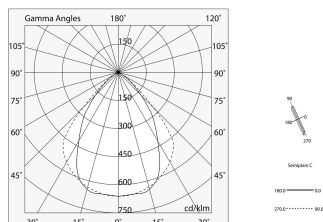

Novalux S.r.l. via Marzabotto, 2 40050 Funo di Argelato (BO) Italy
Tel: +39 051 860558 · Fax +39 051 6647859 · Mail: info@novalux.it · VAT number 00536541204 · novalux.com
Company subject to the management and coordination by SLV GmbH

This technical data sheet is owned by Novalux S.r.l., all rights reserved. Novalux S.r.l. reserves the right to make changes without prior notice.
Last update: 6/8/2025, 13:11:03