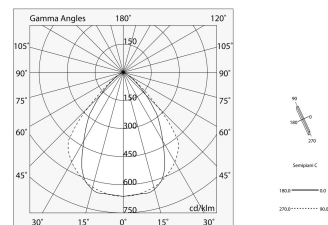

LUCKY EVO

100519.02 + 100575.99

LUCKY EVO: LED 38W EM.3K NE L=1687 + LUCKY EVO: DIFF.TRAS.+MICROS. PER L1687

novalux
ITALIAN LIGHTING DESIGN SINCE 1948

Features

Use: Indoor
Type of installation: WALL, RECESSED INTO PLASTERBOARD, SUSPENDED, CEILING MOUNTED, TRACK
Emission: DIRECT
Optics: MICRO-STRUCTURED
Colour: BLACK
Dimming: ON/OFF
Emergency: Autonomy 1h/Recharge time 12h
L: 1687mm
A: 52mm
H: 80mm
Made in: ITALY
Warranty: 5 years except battery
Weight: 5kg

Tech data

Luminaire input power: 40.5W
Luminaire luminous flux: 2955lm
Luminous flux in emergency: 9%
IP: 40
Insulation class: I
Supply voltage: 220-240V 50/60Hz
UGR: <19
SELV: Si

Source

Light source: LED
Source power: 38W
Source luminous flux: 5624lm
Colour temperature: 3000K
CRI: >80
Colour tolerance: 3 Step MacAdam
LED lifespan: 50000h L80 B20

Compliance

CEI EN 60598-1:2015 + A11:2009. IEC 60598-2:2015 2-1, 2-2, 2-22

Standards

Photobiological risk: RISK GROUP 0 Certified fixture in EXEMPT GROUP, in accordance with CEI EN 62471:2010-01, IEC TR 62778:2014.
CAM edilizia: The product complies with the requirements for public buildings, ministerial decree of 23rd June 2022 n.256.

[LUCKY EVO: View more product info](#)

Novalux S.r.l. via Marzabotto, 2 40050 Funo di Argelato (BO) Italy
Tel: +39 051 860558 · Fax +39 051 6647859 · Mail: info@novalux.it · VAT number 00536541204 · novalux.com
Company subject to the management and coordination by SLV GmbH

This technical data sheet is owned by Novalux S.r.l., all rights reserved. Novalux S.r.l. reserves the right to make changes without prior notice.
Last update: 6/8/2025, 13:11:03