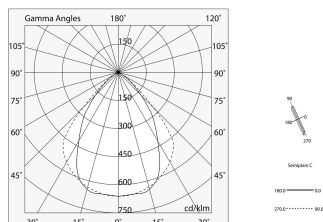

Novalux S.r.l. via Marzabotto, 2 40050 Funo di Argelato (BO) Italy
Tel: +39 051 860558 · Fax +39 051 6647859 · Mail: info@novalux.it · VAT number 00536541204 · novalux.com
Company subject to the management and coordination by SLV GmbH

This technical data sheet is owned by Novalux S.r.l., all rights reserved. Novalux S.r.l. reserves the right to make changes without prior notice.
Last update: 6/8/2025, 13:11:00