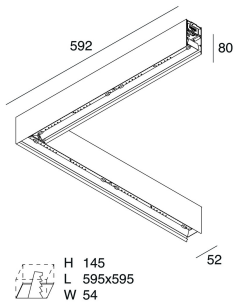

LUCKY EVO

100522.01 + 100580.99

LUCKY EVO: LED ANG. 25W 4K BIA L=592 + LUCKY EVO: ANG.2 DIF.TR.+MICROS. L=590

novalux
ITALIAN LIGHTING DESIGN SINCE 1948

Features

Use: Indoor
Type of installation: WALL, RECESSED INTO PLASTERBOARD, SUSPENDED, CEILING MOUNTED, TRACK
Emission: DIRECT
Optics: MICRO-STRUCTURED
Colour: WHITE
Dimming: ON/OFF
Emergency: NO
L: 592x592mm
A: 52mm
H: 80mm
Made in: ITALY
Warranty: 5 years
Weight: 3.05kg