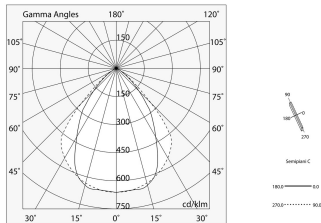

LUCKY EVO

100522.01 + 100580.99

LUCKY EVO: LED ANG. 25W 4K BIA L=592 + LUCKY EVO: ANG.2 DIF.TR.+MICROS. L=590

novalux
ITALIAN LIGHTING DESIGN SINCE 1948

Features

Use: Indoor
Type of installation: WALL, RECESSED INTO PLASTERBOARD, SUSPENDED, CEILING MOUNTED, TRACK
Emission: DIRECT
Optics: MICRO-STRUCTURED
Colour: WHITE
Dimming: ON/OFF
Emergency: NO
L: 592x592mm
A: 52mm
H: 80mm
Made in: ITALY
Warranty: 5 years
Weight: 3.05kg

Tech data

Luminaire input power: 28.5W
Luminaire luminous flux: 2003lm
IP: 40
Insulation class: I
Supply voltage: 220-240V 50/60Hz
UGR: <19
SELV: Si

Source

Light source: LED
Source power: 25W
Source luminous flux: 3886lm
Colour temperature: 4000K
CRI: >80
Colour tolerance: 3 Step MacAdam
LED lifespan: 50000h L80 B20

Compliance

CEI EN 60598-1:2015 + A11:2009. IEC 60598-2:2015 2-1, 2-2

Standards

Photobiological risk: RISK GROUP 0 Certified fixture in EXEMPT GROUP, in accordance with CEI EN 62471:2010-01, IEC TR 62778:2014.
CAM edilizia: The product complies with the requirements for public buildings, ministerial decree of 23rd June 2022 n.256.

[LUCKY EVO: View more product info](#)

Novalux S.r.l. via Marzabotto, 2 40050 Funo di Argelato (BO) Italy
Tel: +39 051 860558 · Fax +39 051 6647859 · Mail: info@novalux.it · VAT number 00536541204 · novalux.com
Company subject to the management and coordination by SLV GmbH

This technical data sheet is owned by Novalux S.r.l., all rights reserved. Novalux S.r.l. reserves the right to make changes without prior notice.
Last update: 6/8/2025, 13:11:00