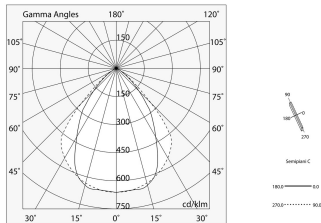

LUCKY EVO

100522.02 + 100580.99

LUCKY EVO: LED ANG. 25W 4K NE L=592 + LUCKY EVO: ANG.2 DIF.TR.+MICROS. L=590

novalux
ITALIAN LIGHTING DESIGN SINCE 1948

Features

Use: Indoor
Type of installation: WALL, RECESSED INTO PLASTERBOARD, SUSPENDED, CEILING MOUNTED, TRACK
Emission: DIRECT
Optics: MICRO-STRUCTURED
Colour: BLACK
Dimming: ON/OFF
Emergency: NO
L: 592x592mm
A: 52mm
H: 80mm
Made in: ITALY
Warranty: 5 years
Weight: 3.05kg

Tech data

Luminaire input power: 28.5W
Luminaire luminous flux: 2003lm
IP: 40
Insulation class: I
Supply voltage: 220-240V 50/60Hz
UGR: <19
SELV: Si

Source

Light source: LED
Source power: 25W
Source luminous flux: 3886lm
Colour temperature: 4000K
CRI: >80
Colour tolerance: 3 Step MacAdam
LED lifespan: 50000h L80 B20

Compliance

CEI EN 60598-1:2015 + A11:2009. IEC 60598-2:2015 2-1, 2-2

Standards

Photobiological risk: RISK GROUP 0 Certified fixture in EXEMPT GROUP, in accordance with CEI EN 62471:2010-01, IEC TR 62778:2014.
CAM edilizia: The product complies with the requirements for public buildings, ministerial decree of 23rd June 2022 n.256.

[LUCKY EVO: View more product info](#)

Novalux S.r.l. via Marzabotto, 2 40050 Funo di Argelato (BO) Italy
Tel: +39 051 860558 · Fax +39 051 6647859 · Mail: info@novalux.it · VAT number 00536541204 · novalux.com
Company subject to the management and coordination by SLV GmbH

This technical data sheet is owned by Novalux S.r.l., all rights reserved. Novalux S.r.l. reserves the right to make changes without prior notice.
Last update: 6/8/2025, 13:11:00