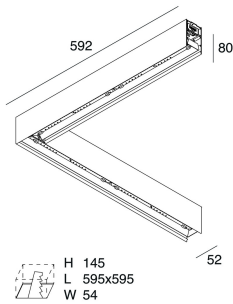

## Features

Use: Indoor  
Type of installation: WALL, RECESSED INTO PLASTERBOARD, SUSPENDED, CEILING MOUNTED, TRACK  
Emission: DIRECT  
Optics: MICRO-STRUCTURED  
Colour: BLACK  
Dimming: ON/OFF  
Emergency: NO  
L: 592x592mm  
A: 52mm  
H: 80mm  
Made in: ITALY  
Warranty: 5 years  
Weight: 3.05kg

## Features

Use: Indoor  
Optics: MICRO-STRUCTURED  
L: 592x592mm  
A: 48mm  
H: 10mm  
Made in: ITALY  
Warranty: 5 years  
Weight: 0.456kg