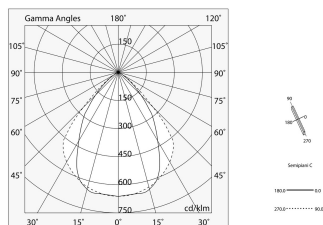

Novalux S.r.l. via Marzabotto, 2 40050 Funo di Argelato (BO) Italy
Tel: +39 051 860558 · Fax +39 051 6647859 · Mail: info@novalux.it · VAT number 00536541204 · novalux.com
Company subject to the management and coordination by SLV GmbH

This technical data sheet is owned by Novalux S.r.l., all rights reserved. Novalux S.r.l. reserves the right to make changes without prior notice.
Last update: 6/8/2025, 13:11:00