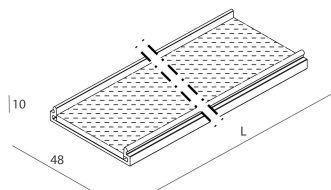

Novalux S.r.l. via Marzabotto, 2 40050 Funo di Argelato (BO) Italy
Tel: +39 051 860558 · Fax +39 051 6647859 · Mail: info@novalux.it · VAT number 00536541204 · novalux.com
Company subject to the management and coordination by SLV GmbH

This technical data sheet is owned by Novalux S.r.l., all rights reserved. Novalux S.r.l. reserves the right to make changes without prior notice.
Last update: 6/8/2025, 13:11:00