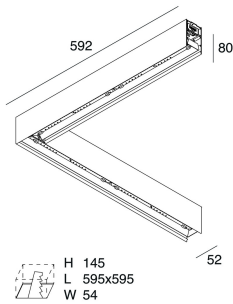

LUCKY EVO

100523.02 + 100580.99

LUCKY EVO: LED ANG.25W DALI 3K NE L=592 + LUCKY EVO: ANG.2 DIF.TR.+MICROS.

novalux
ITALIAN LIGHTING DESIGN SINCE 1948

Features

Use: Indoor
Type of installation: WALL, RECESSED INTO PLASTERBOARD, SUSPENDED, CEILING MOUNTED, TRACK
Emission: DIRECT
Optics: MICRO-STRUCTURED
Colour: BLACK
Dimming: PUSH, DALI
Emergency: NO
L: 592x592mm
A: 52mm
H: 80mm
Made in: ITALY
Warranty: 5 years
Weight: 3.05kg