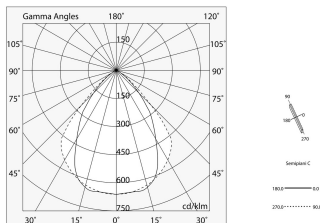

Novalux S.r.l. via Marzabotto, 2 40050 Funo di Argelato (BO) Italy
Tel: +39 051 860558 · Fax +39 051 6647859 · Mail: info@novalux.it · VAT number 00536541204 · novalux.com
Company subject to the management and coordination by SLV GmbH

This technical data sheet is owned by Novalux S.r.l., all rights reserved. Novalux S.r.l. reserves the right to make changes without prior notice.
Last update: 6/8/2025, 13:10:57