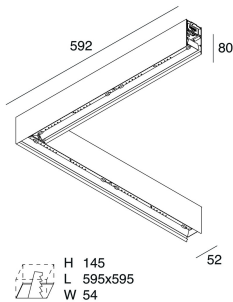

LUCKY EVO

100524.02 + 100580.99

LUCKY EVO: LED ANG.25W DALI 4K NE L=592 + LUCKY EVO: ANG.2 DIF.TR.+MICROS.

novalux
ITALIAN LIGHTING DESIGN SINCE 1948

Features

Use: Indoor
Type of installation: WALL, RECESSED INTO PLASTERBOARD, SUSPENDED, CEILING MOUNTED, TRACK
Emission: DIRECT
Optics: MICRO-STRUCTURED
Colour: BLACK
Dimming: PUSH, DALI
Emergency: NO
L: 592x592mm
A: 52mm
H: 80mm
Made in: ITALY
Warranty: 5 years
Weight: 3.05kg