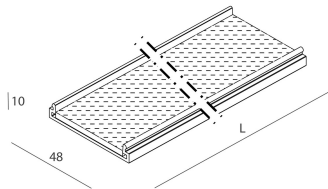

Novalux S.r.l. via Marzabotto, 2 40050 Funo di Argelato (BO) Italy
Tel: +39 051 860558 · Fax +39 051 6647859 · Mail: info@novalux.it · VAT number 00536541204 · novalux.com
Company subject to the management and coordination by SLV GmbH

This technical data sheet is owned by Novalux S.r.l., all rights reserved. Novalux S.r.l. reserves the right to make changes without prior notice.
Last update: 6/8/2025, 13:10:57