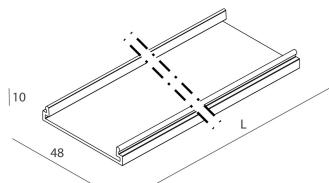

LUCKY EVO

100585.02 + 100558.99

LUCKY EVO: LED 50W 3K NE L=2249 + LUCKY EVO: DIFF. OPALE PER L2249

novalux
ITALIAN LIGHTING DESIGN SINCE 1948

Features

Use: Indoor
Optics: OPAL
L: 2249mm
A: 48mm
H: 10mm
Made in: ITALY
Warranty: 5 years
Weight: 0.4kg

Tech data

IP: 40

Novalux S.r.l. via Marzabotto, 2 40050 Funo di Argelato (BO) Italy
Tel: +39 051 860558 · Fax +39 051 6647859 · Mail: info@novalux.it · VAT number 00536541204 · novalux.com
Company subject to the management and coordination by SLV GmbH

This technical data sheet is owned by Novalux S.r.l., all rights reserved. Novalux S.r.l. reserves the right to make changes without prior notice.
Last update: 6/8/2025, 13:10:53