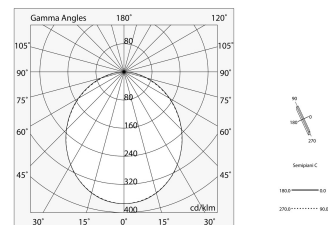

LUCKY EVO

100585.02 + 100558.99

LUCKY EVO: LED 50W 3K NE L=2249 + LUCKY EVO: DIFF. OPALE PER L2249

novalux
ITALIAN LIGHTING DESIGN SINCE 1948

Features

Use: Indoor
Type of installation: WALL, RECESSED INTO PLASTERBOARD, SUSPENDED, CEILING MOUNTED, TRACK
Emission: DIRECT
Optics: OPAL
Colour: BLACK
Dimming: ON/OFF
Emergency: NO
L: 2249mm
A: 52mm
H: 80mm
Made in: ITALY
Warranty: 5 years
Weight: 5.5kg

Tech data

Luminaire input power: 57.6W
Luminaire luminous flux: 4155lm
IP: 40
Insulation class: I
Supply voltage: 220-240V 50/60Hz
SELV: Si

Source

Light source: LED
Source power: 50W
Source luminous flux: 7499lm
Colour temperature: 3000K
CRI: >80
Colour tolerance: 3 Step MacAdam
LED lifespan: 50000h L80 B20

Compliance

CEI EN 60598-1:2015 + A11:2009. IEC 60598-2:2015 2-1, 2-2

Standards

Photobiological risk: RISK GROUP 0 Certified fixture in EXEMPT GROUP, in accordance with CEI EN 62471:2010-01, IEC TR 62778:2014.
CAM edilizia: The product complies with the requirements for public buildings, ministerial decree of 23rd June 2022 n.256.

[LUCKY EVO: View more product info](#)

Novalux S.r.l. via Marzabotto, 2 40050 Funo di Argelato (BO) Italy
Tel: +39 051 860558 · Fax +39 051 6647859 · Mail: info@novalux.it · VAT number 00536541204 · novalux.com
Company subject to the management and coordination by SLV GmbH

This technical data sheet is owned by Novalux S.r.l., all rights reserved. Novalux S.r.l. reserves the right to make changes without prior notice.
Last update: 6/8/2025, 13:10:53