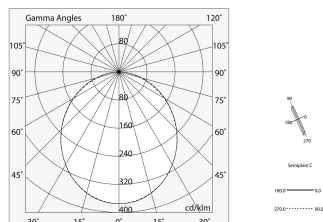

LUCKY EVO

100585.02 + 100558.99

LUCKY EVO: LED 50W 3K NE L=2249 + LUCKY EVO: DIFF. OPALE PER L2249

novalux
ITALIAN LIGHTING DESIGN SINCE 1948

Features

Use: Indoor
Optics: OPAL
L: 2249mm
A: 48mm
H: 10mm
Made in: ITALY
Warranty: 5 years
Weight: 0.4kg

Tech data

IP: 40

Novalux S.r.l. via Marzabotto, 2 40050 Funo di Argelato (BO) Italy
Tel: +39 051 860558 · Fax +39 051 6647859 · Mail: info@novalux.it · VAT number 00536541204 · novalux.com
Company subject to the management and coordination by SLV GmbH

This technical data sheet is owned by Novalux S.r.l., all rights reserved. Novalux S.r.l. reserves the right to make changes without prior notice.
Last update: 6/8/2025, 13:10:53